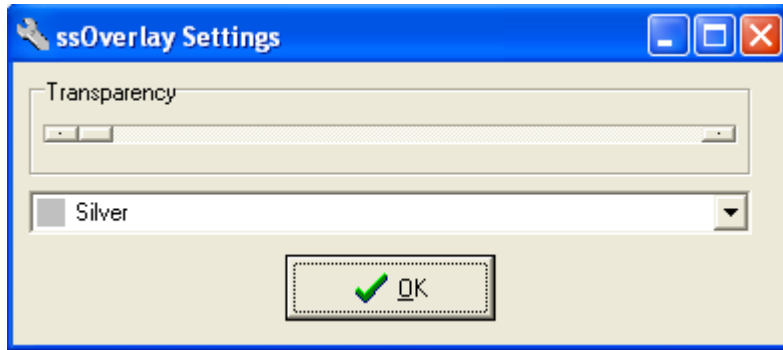

To change the transparency, slide the tab under transparency until your desired transparency level appears. To change the color, click on the drop-down arrow and select a color. Click on **OK** to apply the color and transparency settings. If one of the default color choices does not suit your needs, you can open multiple overlays at once and combine colors. For example, you can open one overlay in silver and then click on the SSOOverlay icon again to open a second overlay. If you set this second overlay color to blue, the resulting mix of the two overlays would be a greyish-blue.

SSOverlay can be used on two connected computer screens by right clicking on the icon in the Windows Taskbar and selecting **Multi Monitor Support**. This will apply the color to both computer screens. Selecting **Multi Monitor Support** again will remove the overlay from the second screen.

To remove the overlay from the screen and exit out of the SSOOverlay program, right click on the icon in the Windows Taskbar and select **Exit**.

Program Manufacturer Contact Info

Software Developer: Fx Software

Website: <http://www.fx-software.co.uk/assistive.htm>

Note: you must scroll down on webpage to find SS Overlay download

Contact: fxc@btinternet.com

Cost: Free