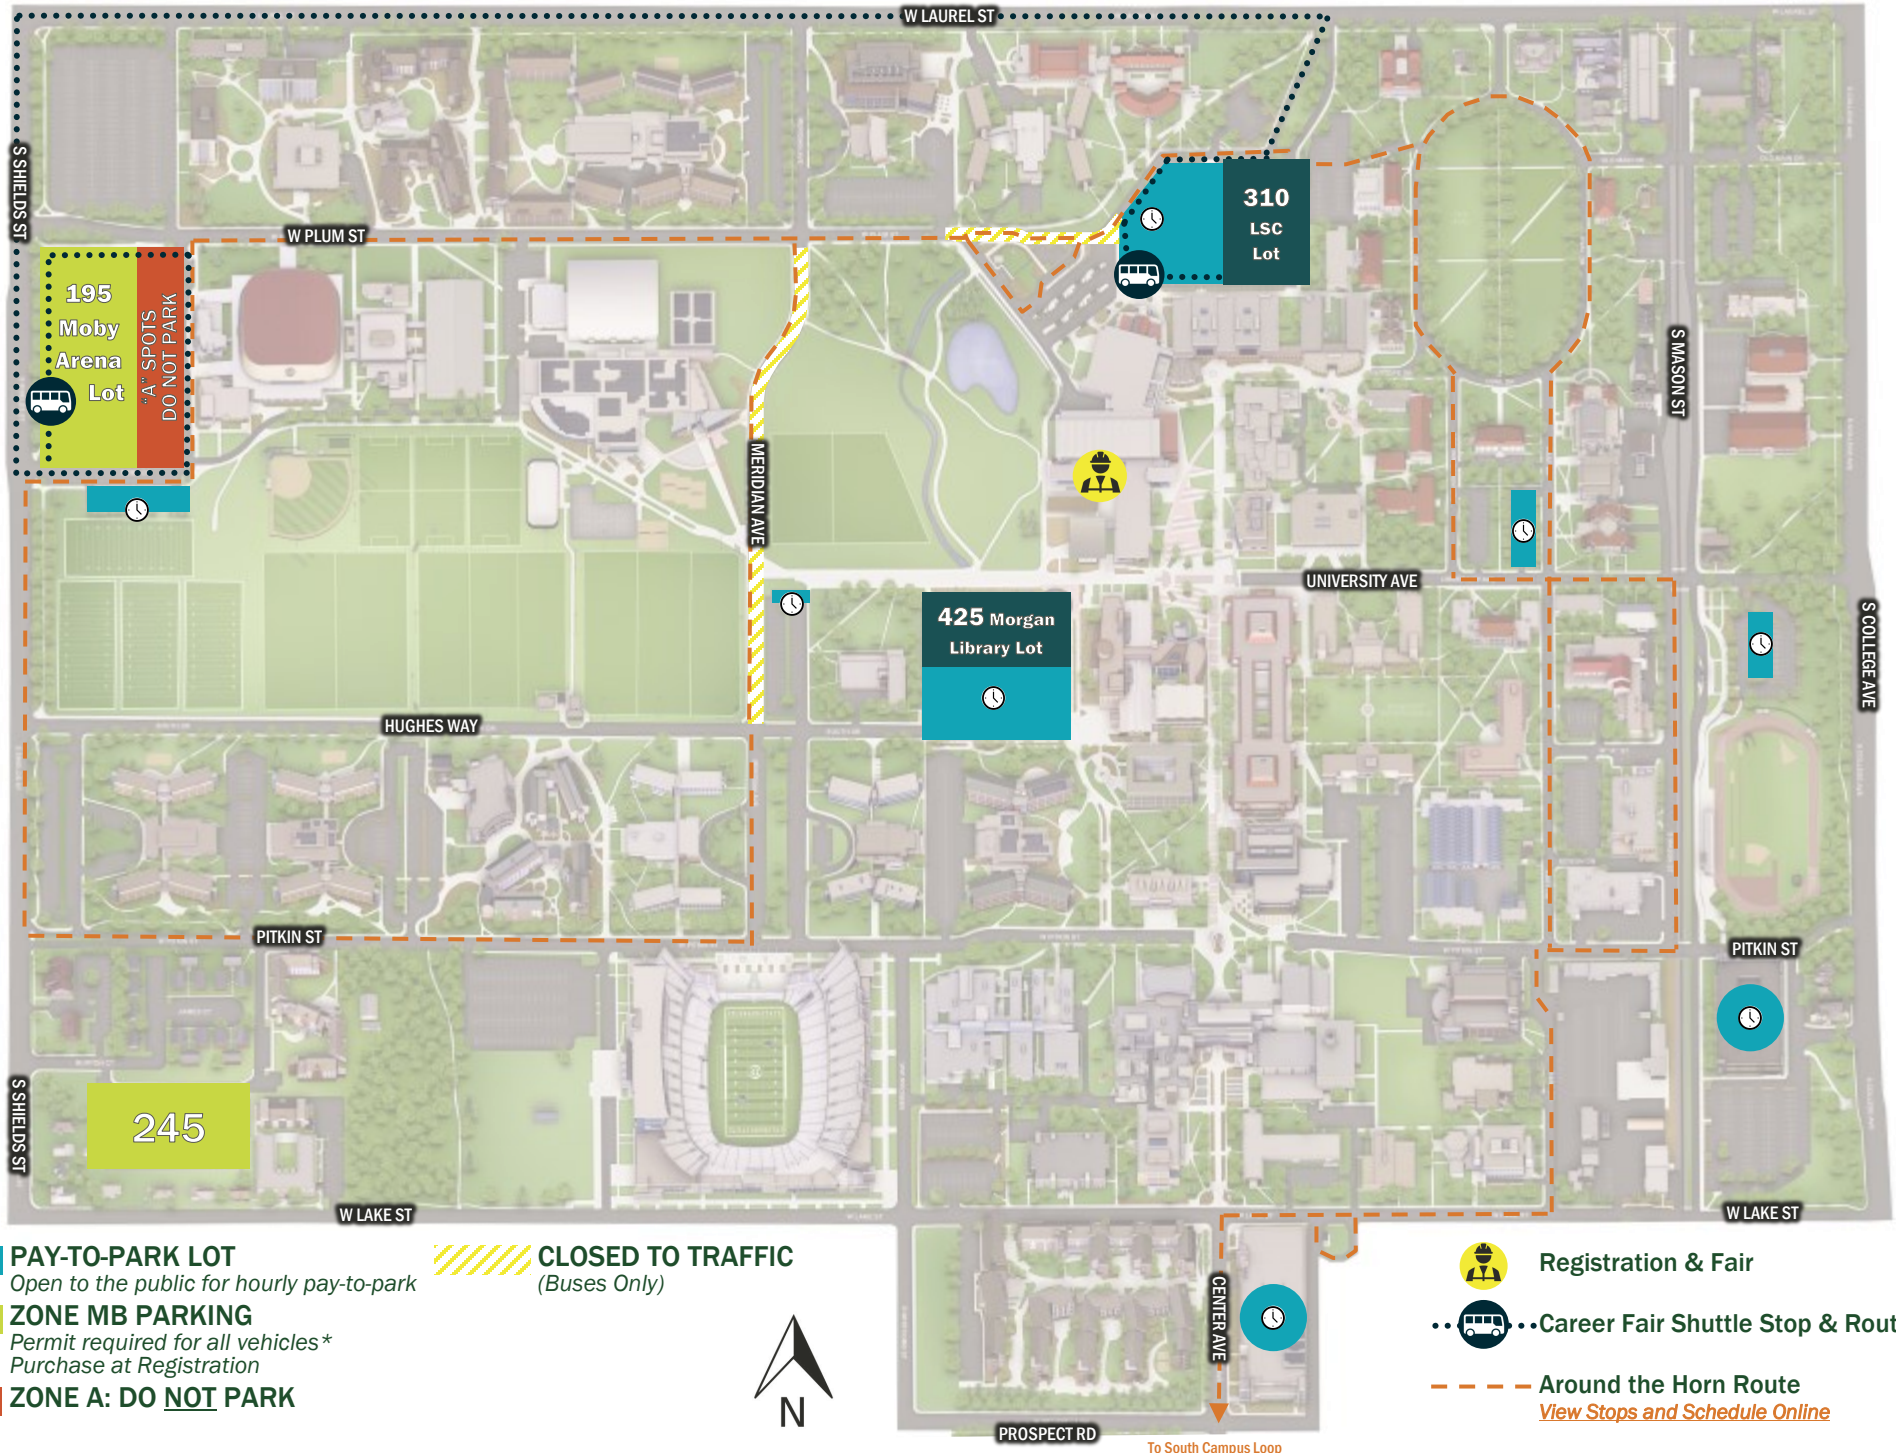

CM CAREER FAIR — CSU CAMPUS/PARKING MAP

-  **PAY-TO-PARK LOT**
Open to the public for hourly pay-to-park
-  **ZONE MB PARKING**
Permit required for all vehicles*
Purchase at Registration
-  **ZONE A: DO NOT PARK**

 **CLOSED TO TRAFFIC**
(Buses Only)

-  **Registration & Fair**
-  **Career Fair Shuttle Stop & Route**
-  **Around the Horn Route**
View Stops and Schedule Online

PROSPECT RD
To South Campus Loop