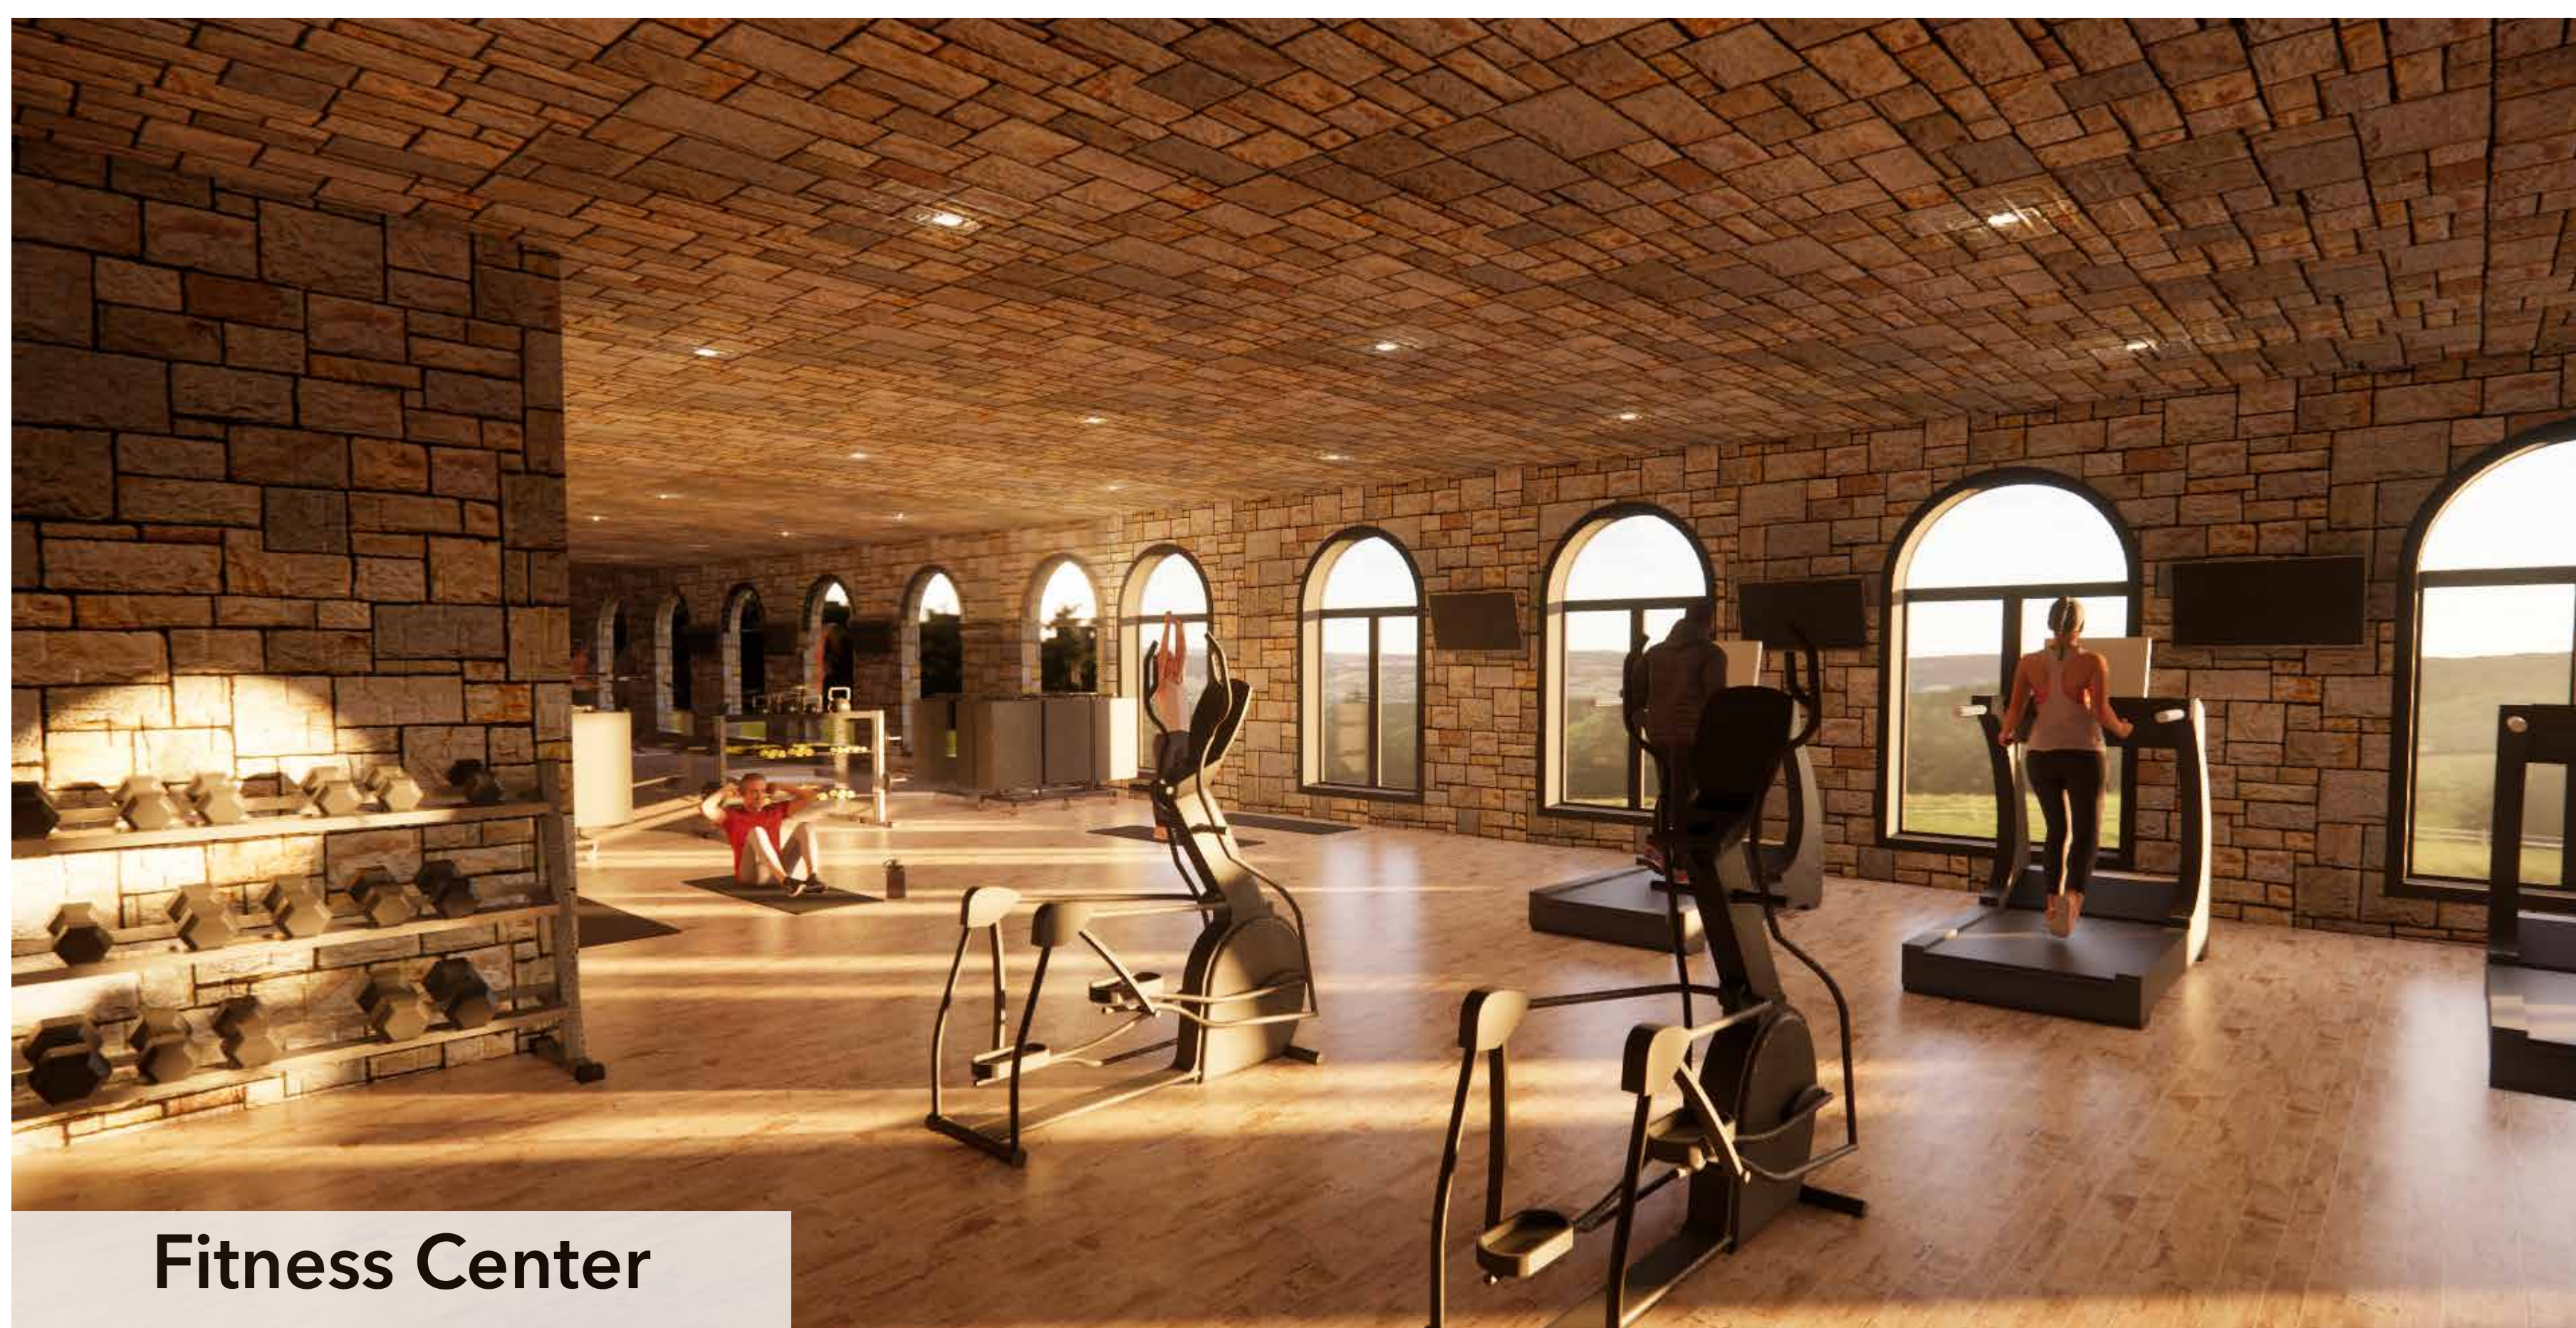

**Outdoor Bar**

**Crom Castle Estate Location in Northern Ireland**

**FLOOR ONE**

- 1. Formal Dining
- 2. Bar/Lounge
- 3. Outdoor/Informal Dining
- 4. Kitchen
- 5. Conference Room
- 6. Administration Offices
- 7. Employee Locker Rooms
- 8. Private Dining Room
- 9. Pro Shop

**Private Dining Room**

**Fitness Center**

**FLOOR TWO**

- 1. Speakeasy Bar
- 2. Ballroom/Event Room
- 3. Mens Locker Room
- 4. Fitness Center
- 5. Womens Locker Room
- 6. Wine Tasting Lounge
- 7. Servery/Prep

**FLOOR THREE**

- 1. Spa + Private Service Rooms

**FLOOR FOUR**

- 1. Cigar Lounge + Scotch Bar

**Bar/Lounge**