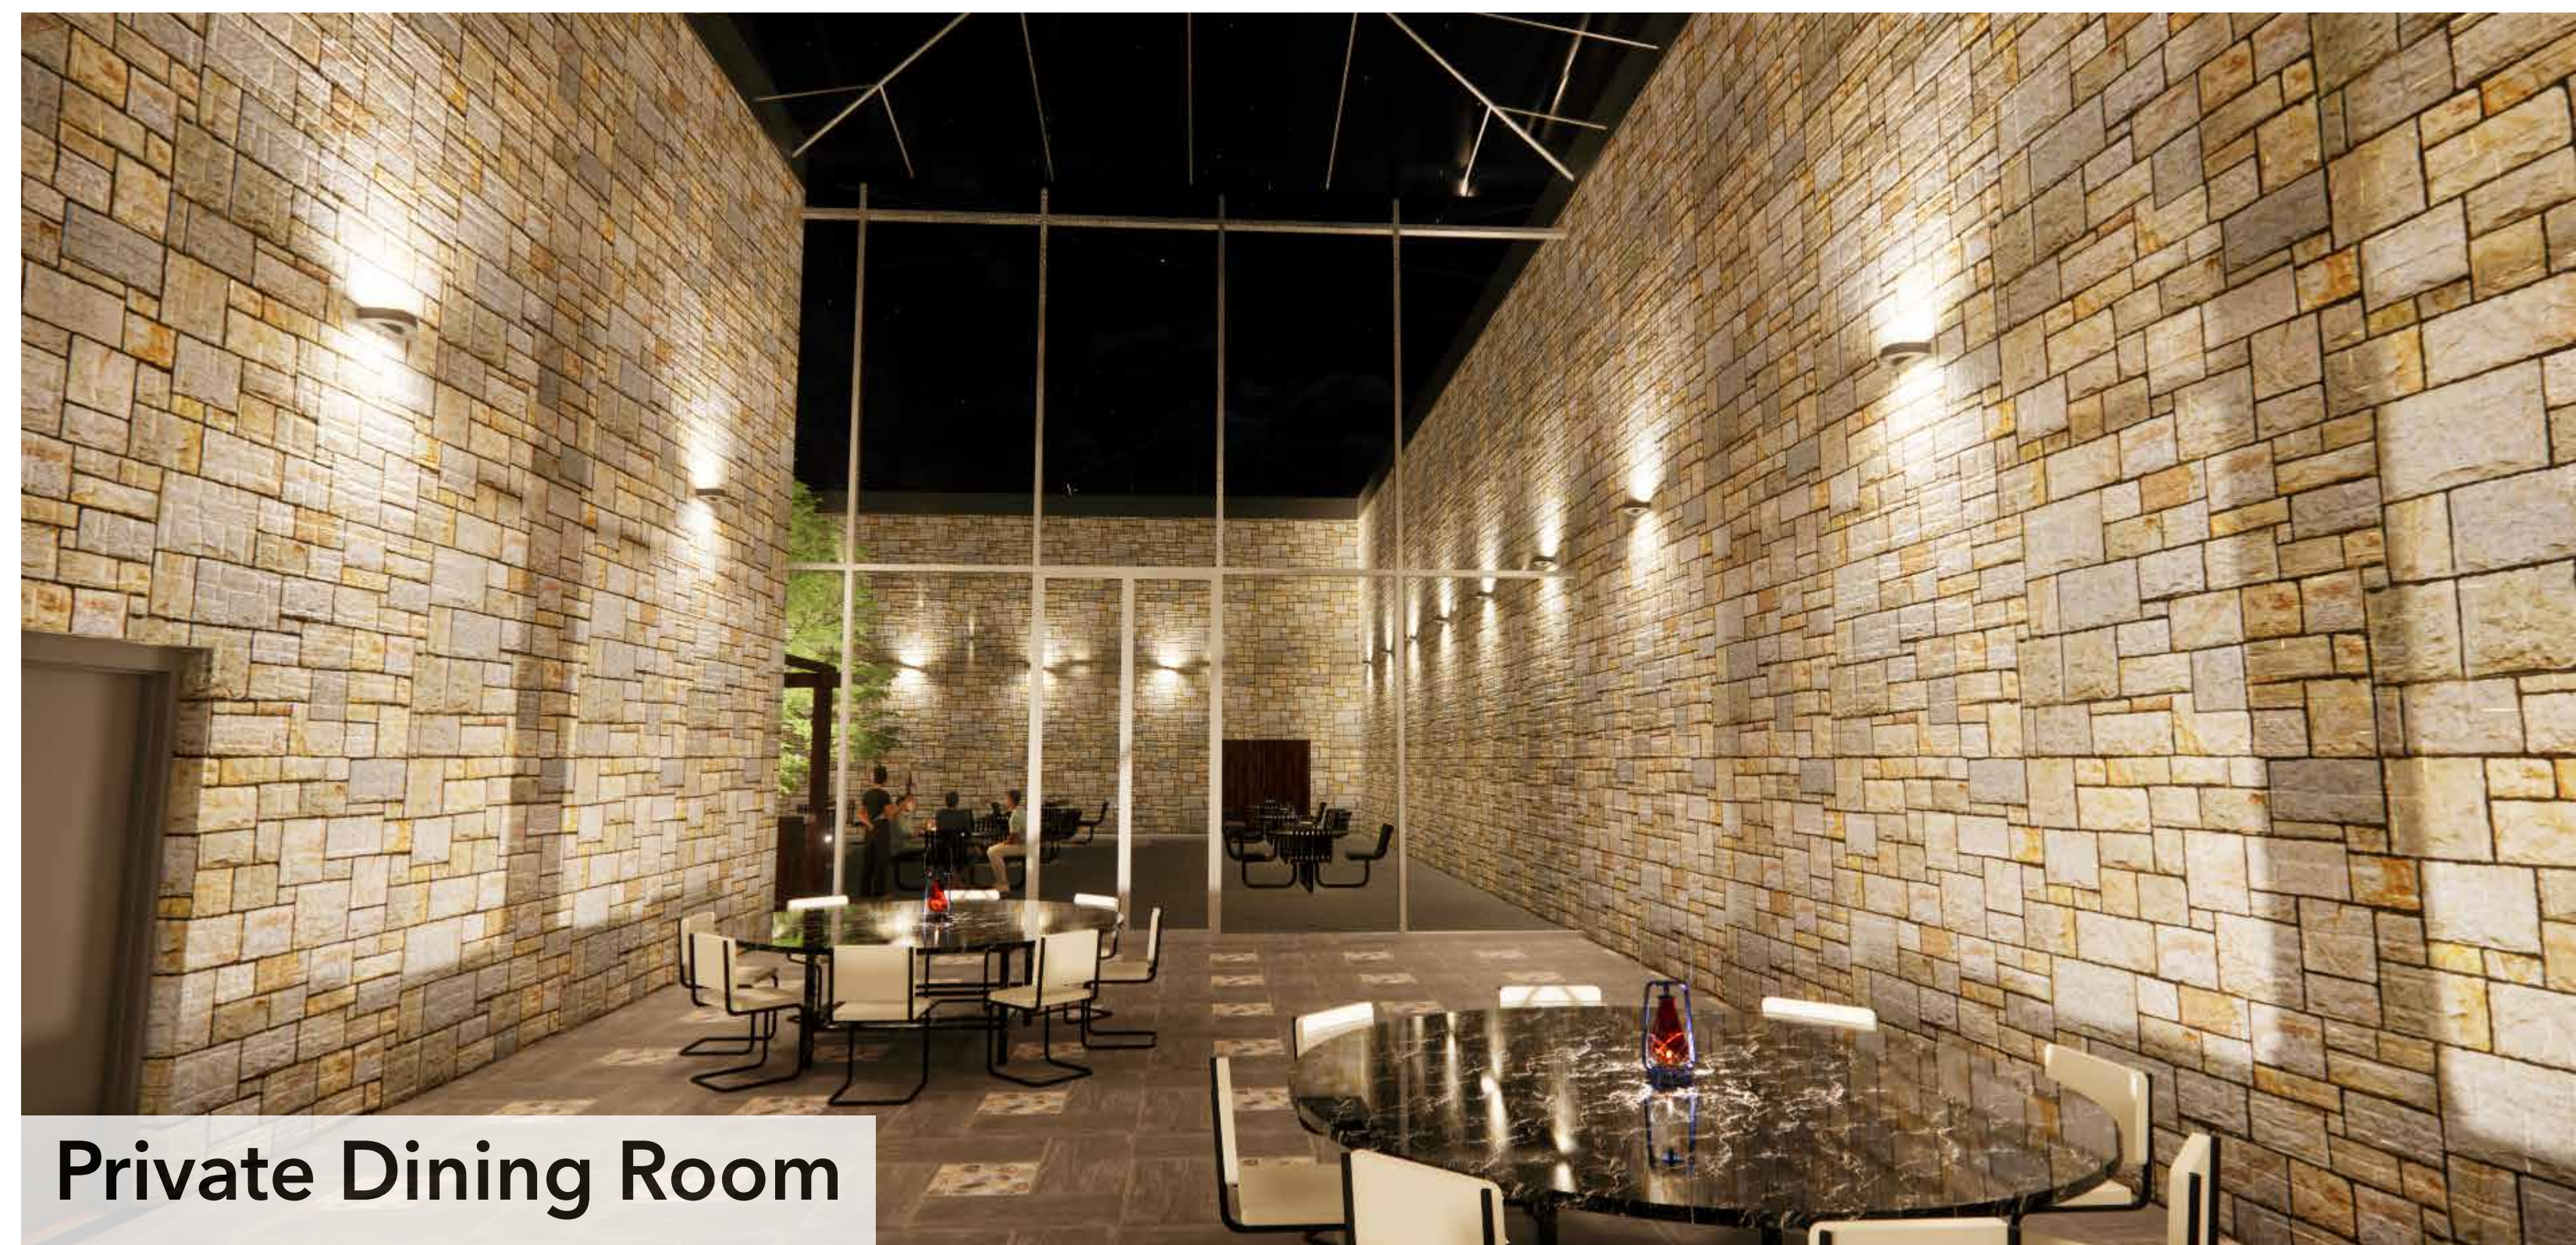

**Outdoor Bar**

**Crom Castle Estate Location in Northern Ireland**

**FLOOR ONE**

- 1. Formal Dining
- 2. Bar/Lounge
- 3. Outdoor/Informal Dining
- 4. Kitchen
- 5. Conference Room
- 6. Administration Offices
- 7. Employee Locker Rooms
- 8. Private Dining Room
- 9. Pro Shop

**Private Dining Room**

**Fitness Center**

**FLOOR TWO**

- 1. Speakeasy Bar
- 2. Ballroom/Event Room
- 3. Mens Locker Room
- 4. Fitness Center
- 5. Womens Locker Room
- 6. Wine Tasting Lounge
- 7. Servery/Prep

**FLOOR THREE**

- 1. Spa + Private Service Rooms

**FLOOR FOUR**

- 1. Cigar Lounge + Scotch Bar

**Bar/Lounge**