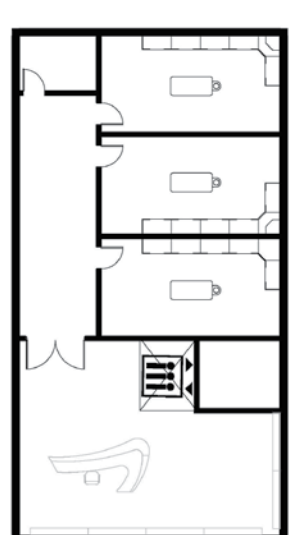

**Outdoor Bar**

**Crom Castle Estate Location in Northern Ireland**

**FLOOR ONE**

- 1. Formal Dining
- 2. Bar/Lounge
- 3. Outdoor/Informal Dining
- 4. Kitchen
- 5. Conference Room
- 6. Administration Offices
- 7. Employee Locker Rooms
- 8. Private Dining Room
- 9. Pro Shop

**Private Dining Room**

**Fitness Center**

**FLOOR TWO**

- 1. Speakeasy Bar
- 2. Ballroom/Event Room
- 3. Mens Locker Room
- 4. Fitness Center
- 5. Womens Locker Room
- 6. Wine Tasting Lounge
- 7. Servery/Prep

**FLOOR THREE**

- 1. Spa + Private Service Rooms

**FLOOR FOUR**

- 1. Cigar Lounge + Scotch Bar

**Bar/Lounge**