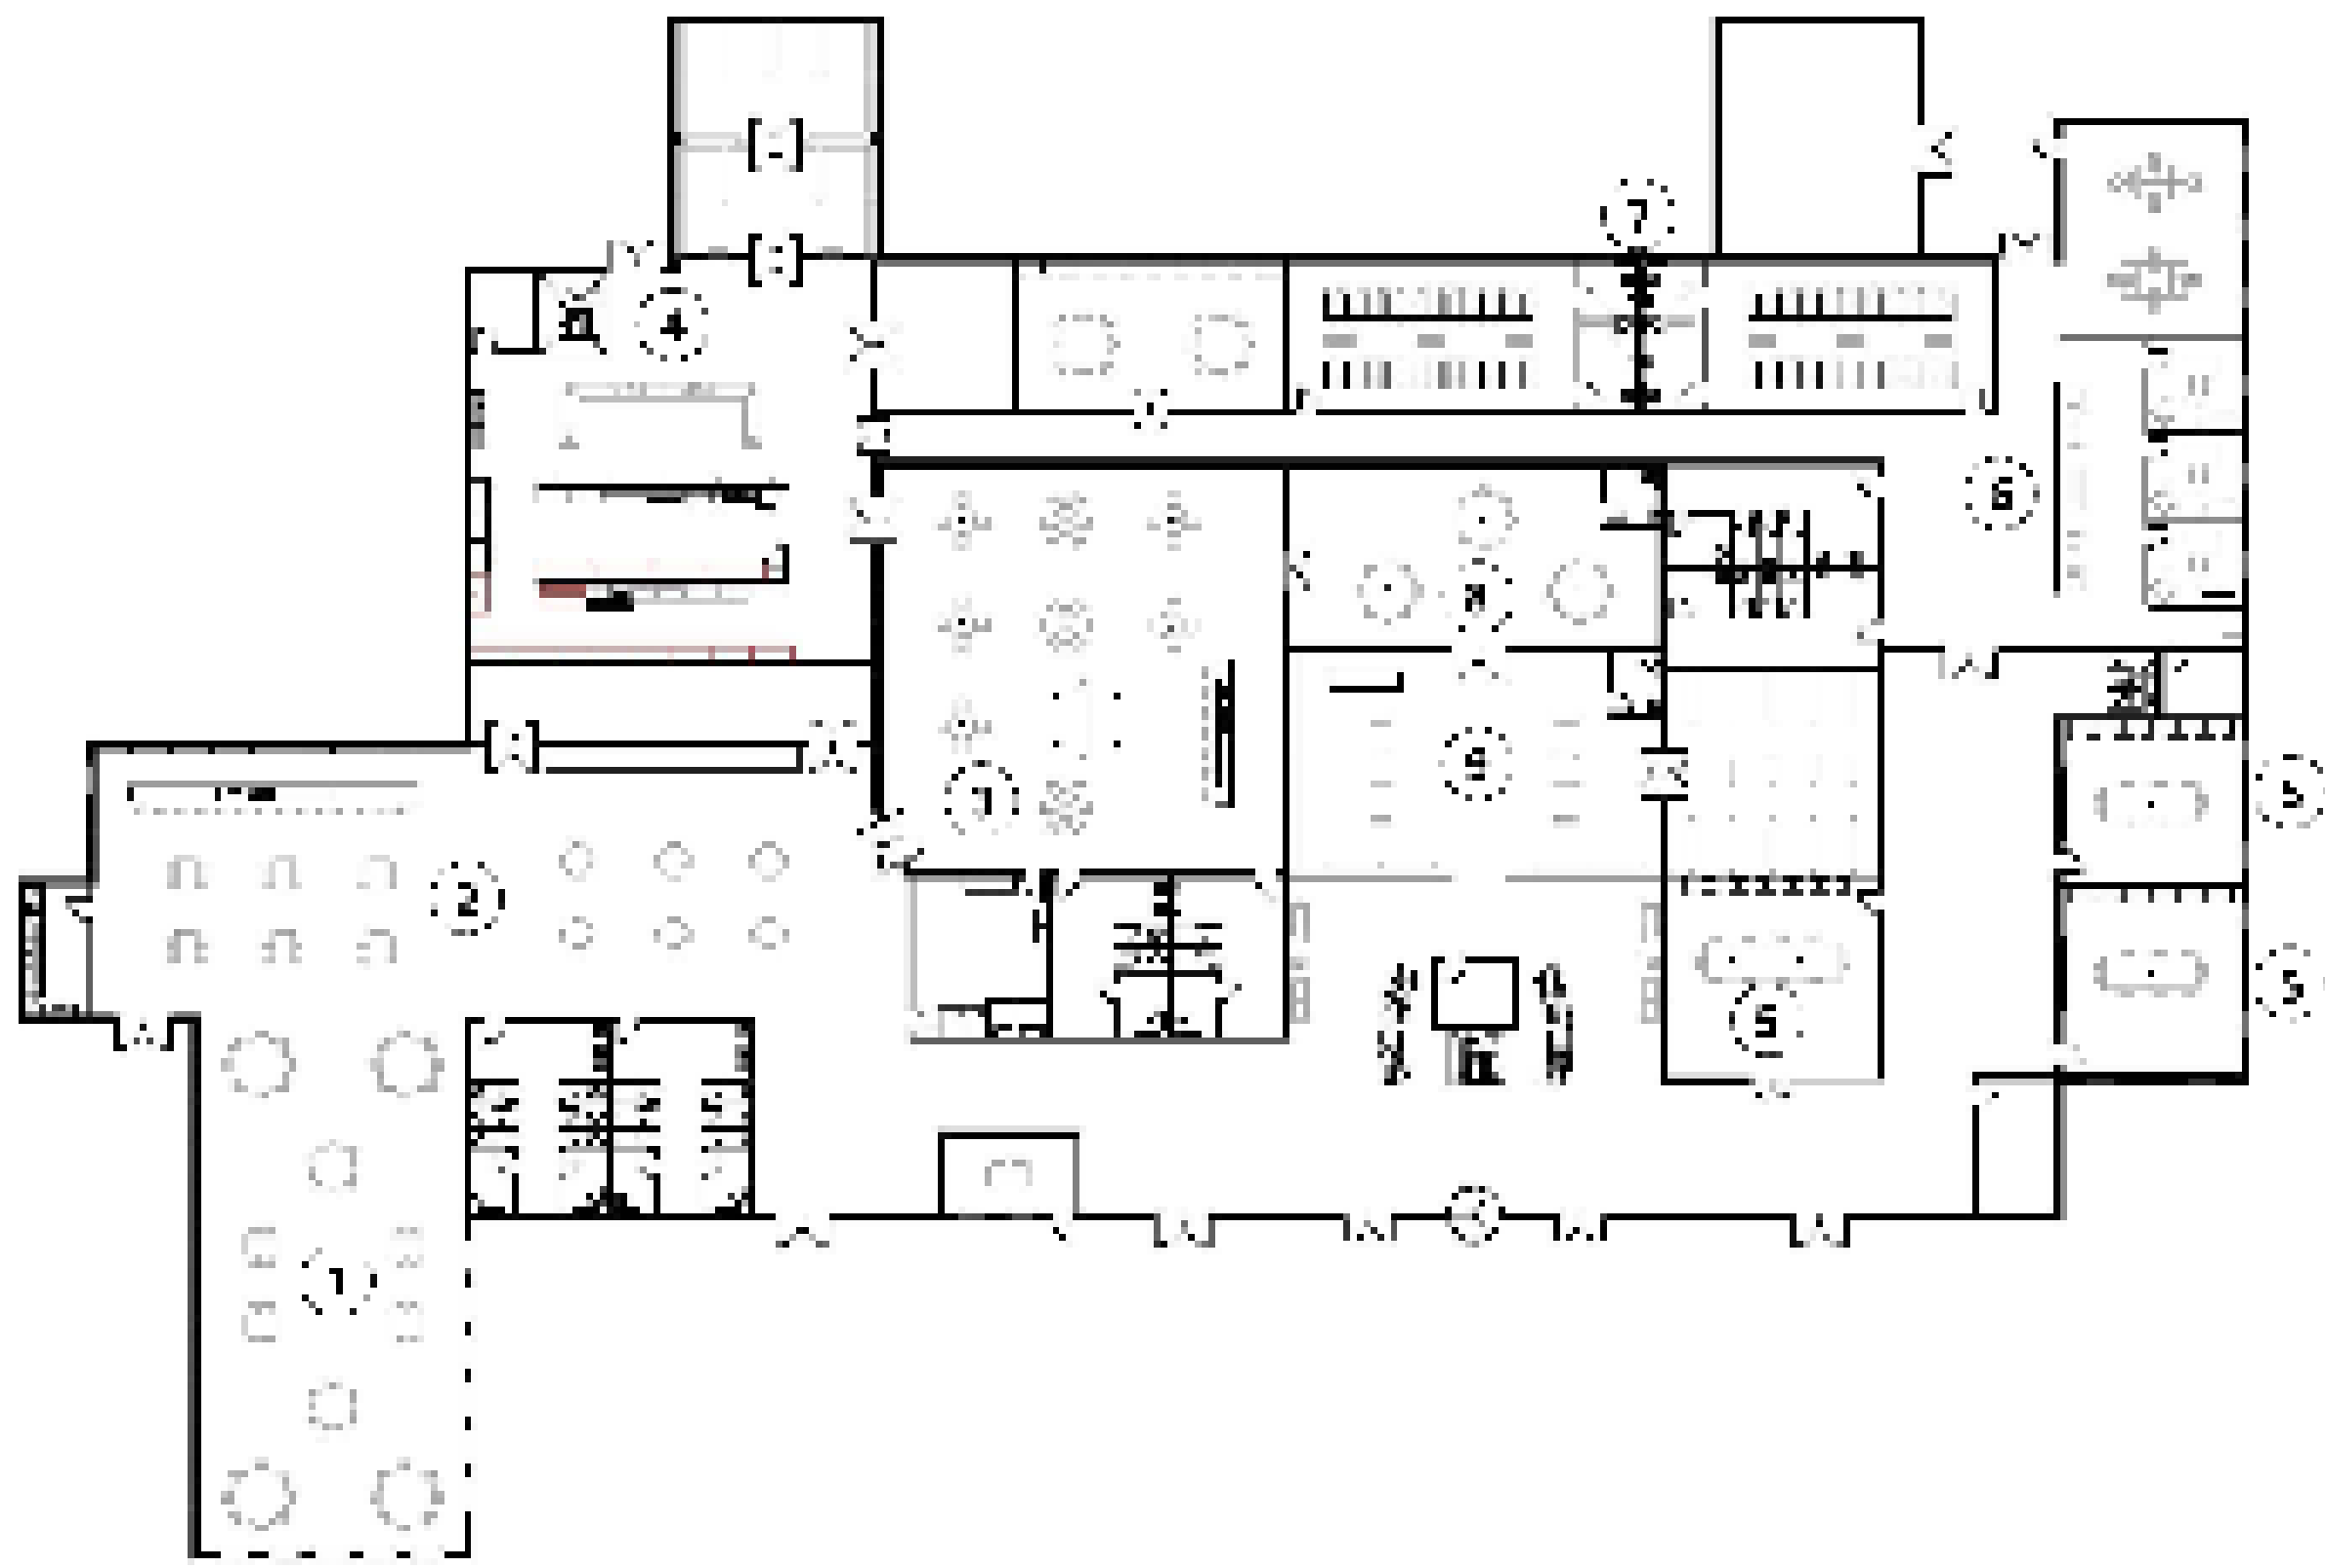

Karlie Edmiston

**CROM CASTLE  
GOLF CLUB**

LOCATION: *Enniskillen, UK*

*Located Northern Ireland, a country rooted in its history, Crom Castle Golf Club aims to evoke a sense of prestige and luxury amongst its members and employees by paying tribute to the traditional nature of the golf industry. The club's progressive values influenced design decisions to form a facility for all ages and genders to enjoy. While keeping the clubhouse a single entity, it is designed to function both socially and athletically year round. Driving the overall aesthetic of the clubhouse and it's supporting facilities, the design harnesses the foundations of the golf industry in order to provide a sense of the "old" intertwined with the "new", a unique and timeless feature which appeals to all members of the golf industry.*

**Outdoor Bar**

**Crom Castle Estate Location in Northern Ireland**

**FLOOR ONE**

- 1. Formal Dining
- 2. Bar/Lounge
- 3. Outdoor/Informal Dining
- 4. Kitchen
- 5. Conference Room
- 6. Administration Offices
- 7. Employee Locker Rooms
- 8. Private Dining Room
- 9. Pro Shop

**Private Dining Room**

**Fitness Center**

**FLOOR TWO**

- 1. Speakeasy Bar
- 2. Ballroom/Event Room
- 3. Mens Locker Room
- 4. Fitness Center
- 5. Womens Locker Room
- 6. Wine Tasting Lounge
- 7. Servery/Prep

**FLOOR THREE**

- 1. Spa + Private Service Rooms

**FLOOR FOUR**

- 1. Cigar Lounge + Scotch Bar

**Bar/Lounge**