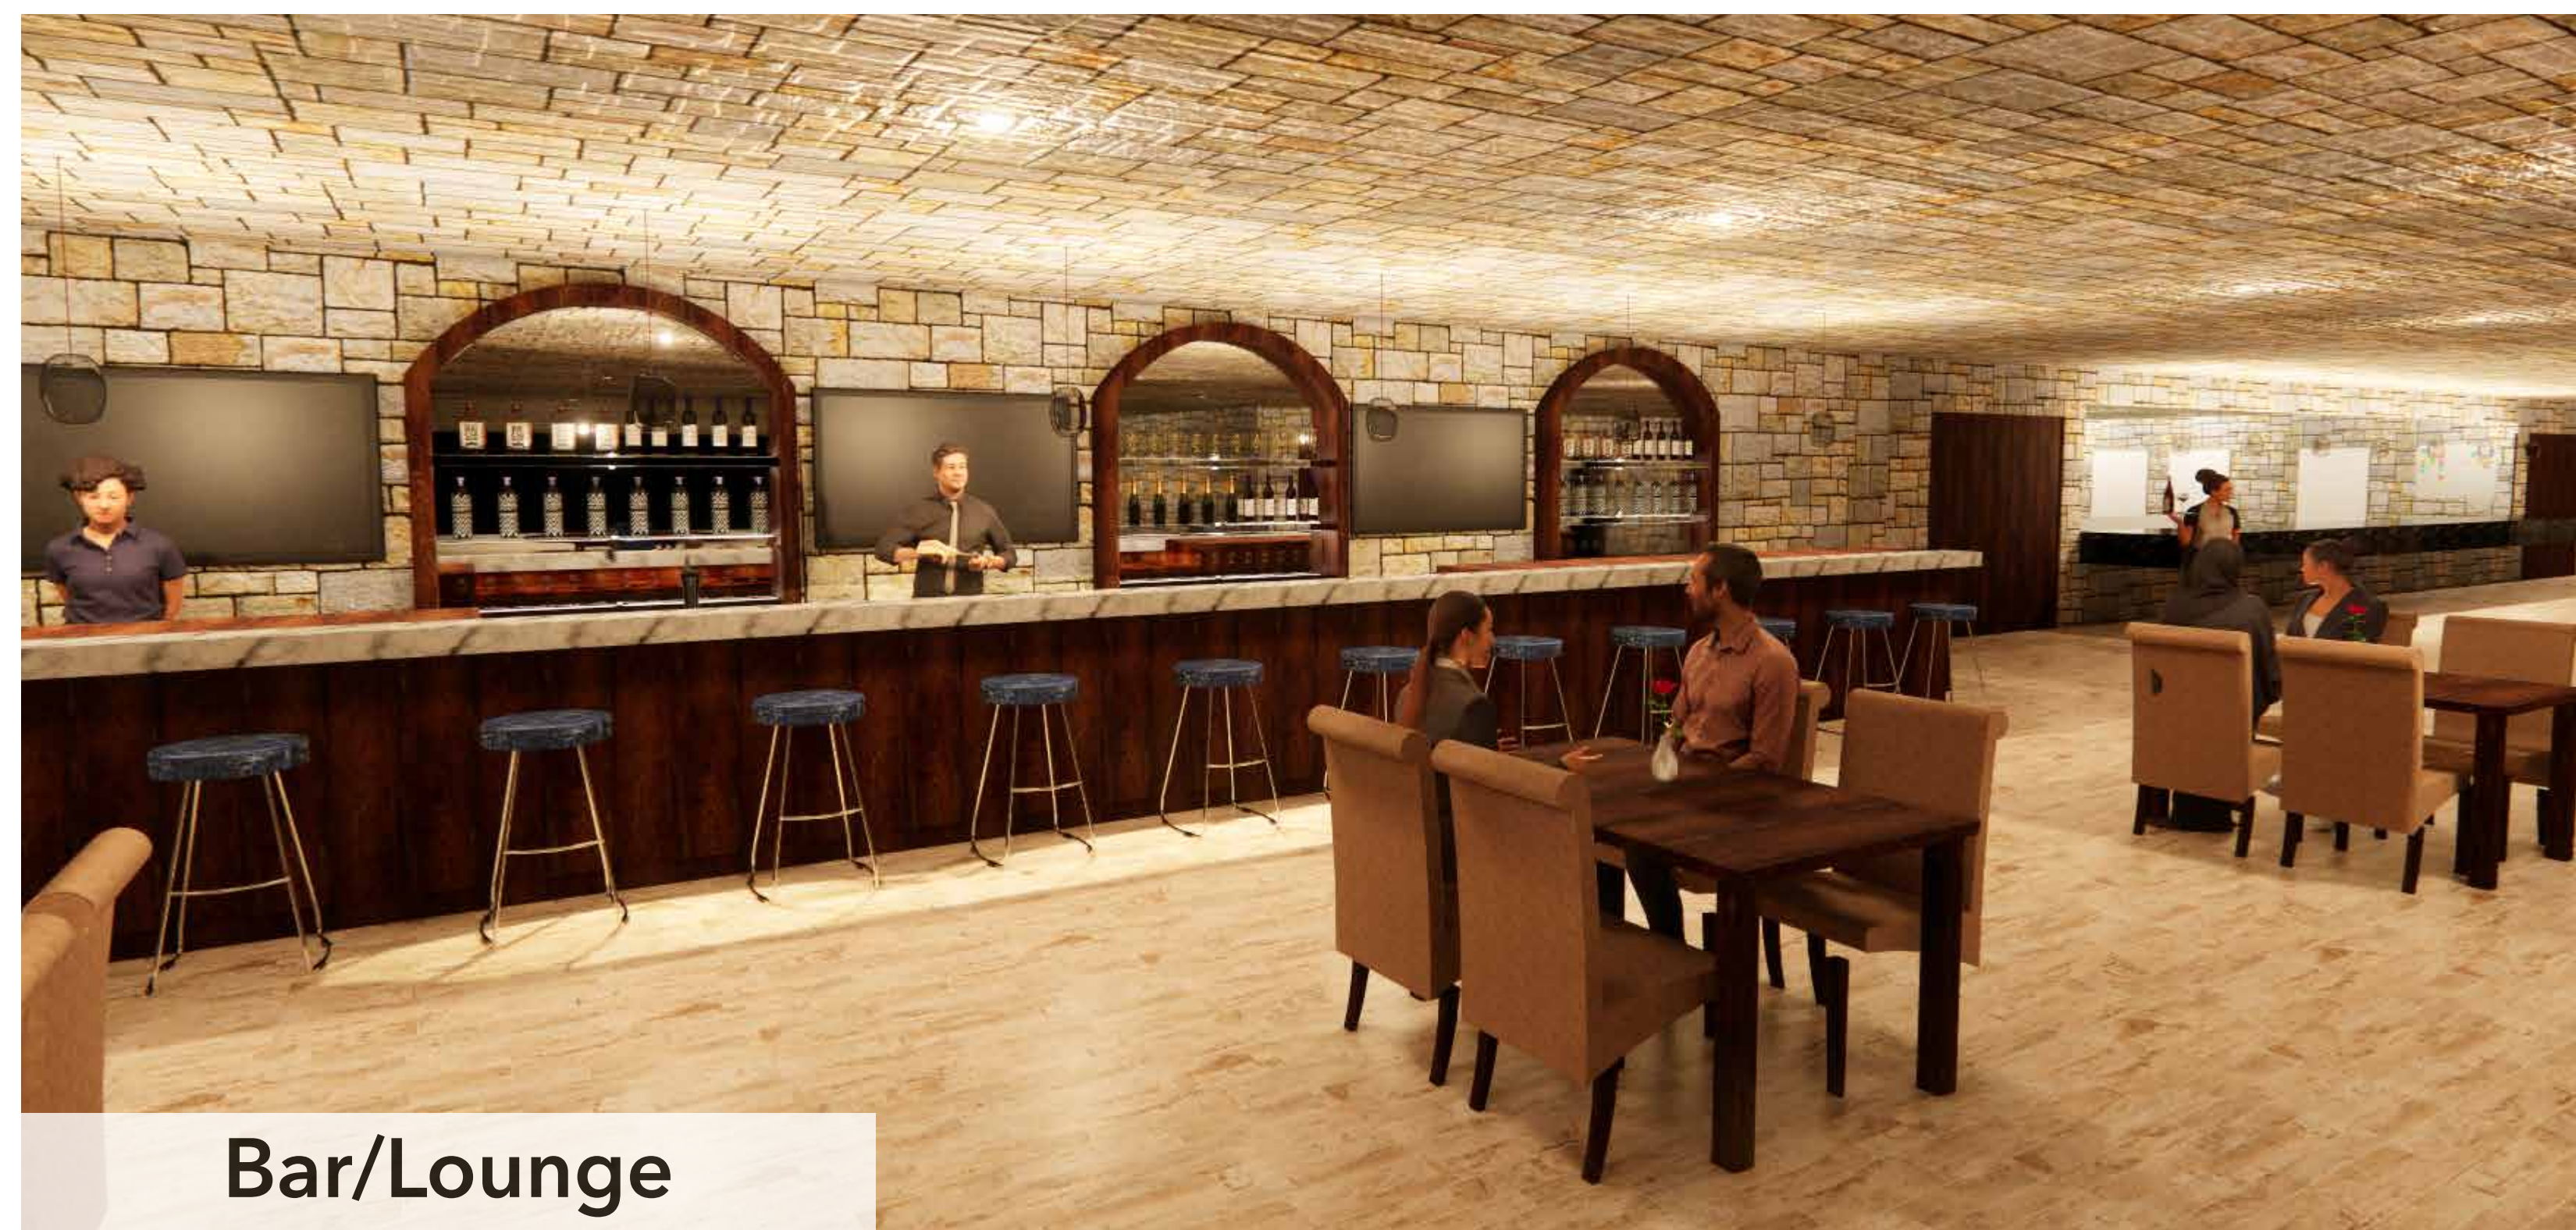

**Outdoor Bar**

**Crom Castle Estate Location in Northern Ireland**

**FLOOR ONE**

- 1. Formal Dining
- 2. Bar/Lounge
- 3. Outdoor/Informal Dining
- 4. Kitchen
- 5. Conference Room
- 6. Administration Offices
- 7. Employee Locker Rooms
- 8. Private Dining Room
- 9. Pro Shop

**Private Dining Room**

**Fitness Center**

**FLOOR TWO**

- 1. Speakeasy Bar
- 2. Ballroom/Event Room
- 3. Mens Locker Room
- 4. Fitness Center
- 5. Womens Locker Room
- 6. Wine Tasting Lounge
- 7. Servery/Prep

**FLOOR THREE**

- 1. Spa + Private Service Rooms

**FLOOR FOUR**

- 1. Cigar Lounge + Scotch Bar

**Bar/Lounge**