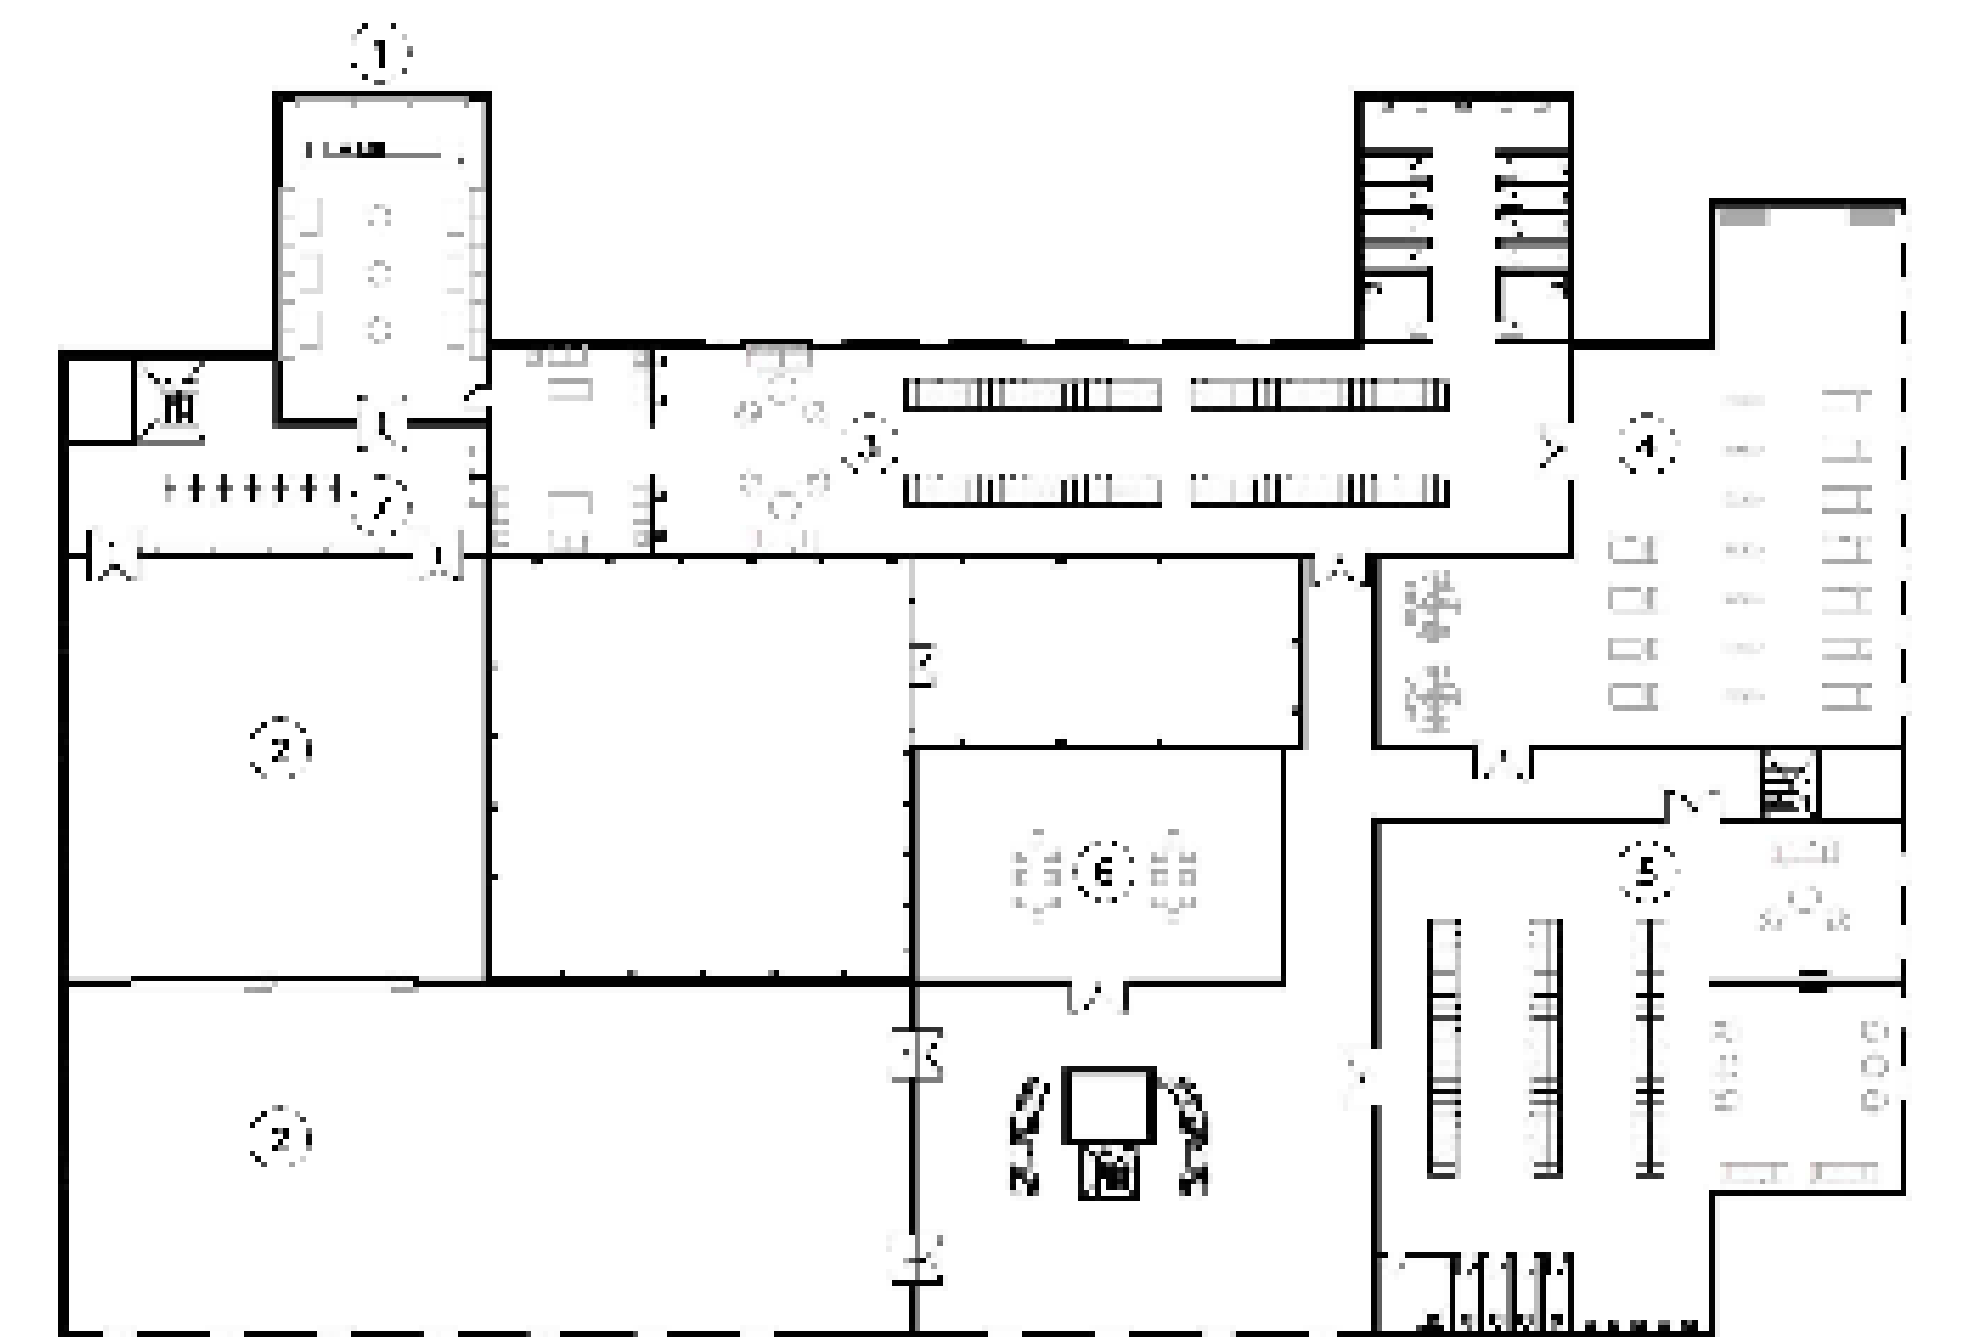

**Outdoor Bar**

**Crom Castle Estate Location in Northern Ireland**

**FLOOR ONE**

- 1. Formal Dining
- 2. Bar/Lounge
- 3. Outdoor/Informal Dining
- 4. Kitchen
- 5. Conference Room
- 6. Administration Offices
- 7. Employee Locker Rooms
- 8. Private Dining Room
- 9. Pro Shop

**Private Dining Room**

**Fitness Center**

**FLOOR TWO**

- 1. Speakeasy Bar
- 2. Ballroom/Event Room
- 3. Mens Locker Room
- 4. Fitness Center
- 5. Womens Locker Room
- 6. Wine Tasting Lounge
- 7. Servery/Prep

**FLOOR THREE**

- 1. Spa + Private Service Rooms

**FLOOR FOUR**

- 1. Cigar Lounge + Scotch Bar

**Bar/Lounge**