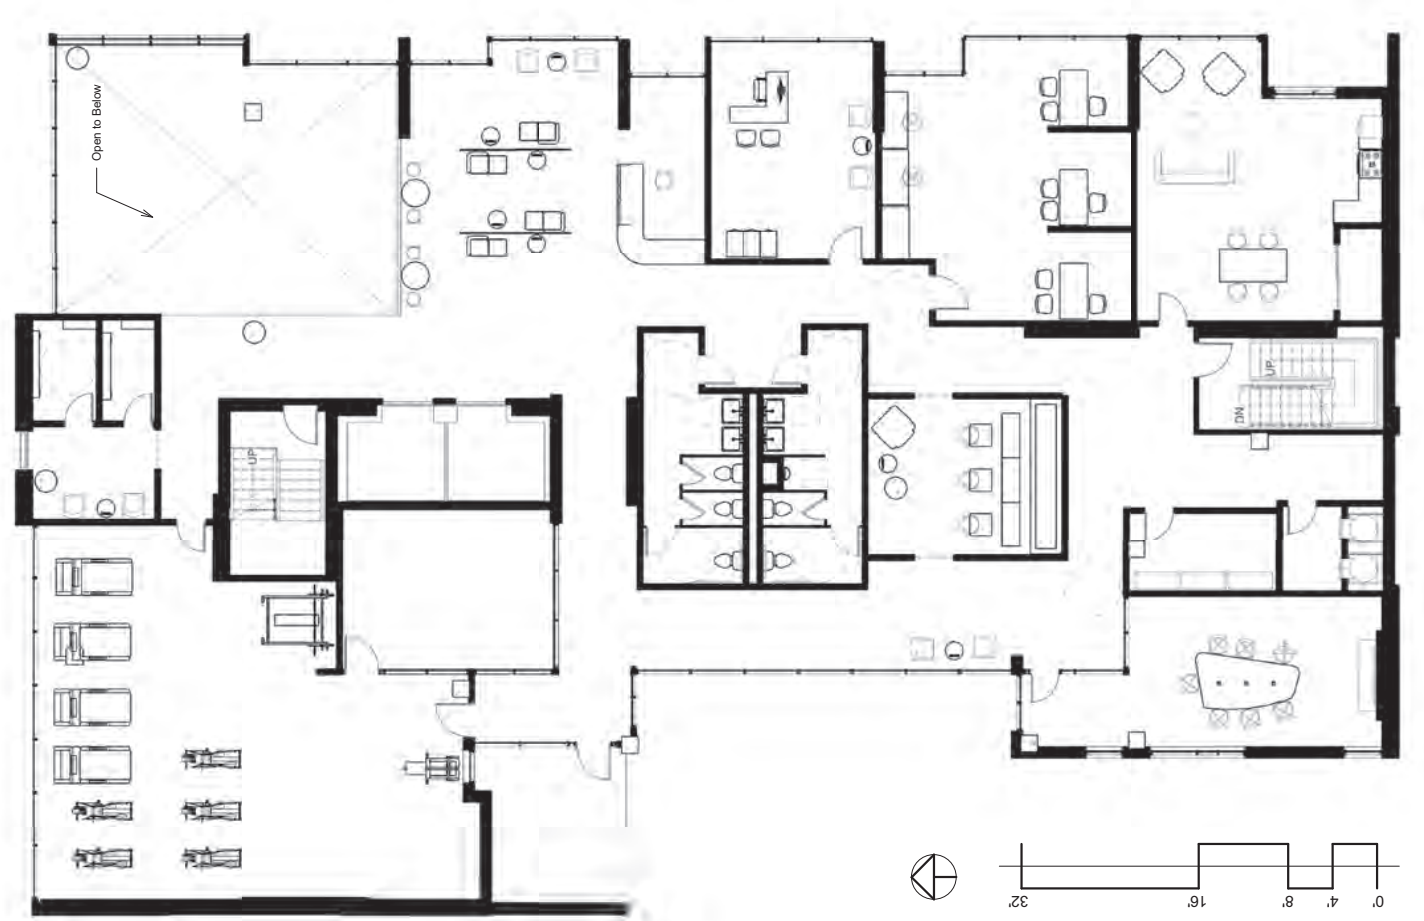

STEPHANIE HERNANDEZ

El Destino

LOCATION: Denver, CO

El Destino is a multipurpose building with a focus on affordable student housing. The building includes a cafe, offices for a non-profit organization, and student apartments. The Spanish name translates to "The Destination" because it is dedicated to helping the Latin community by providing a safe space for different users. The location can bring many diverse users from the college campus, office buildings, residences, and other local businesses. It will symbolize the feeling of belonging and being accepted in this community while being encouraged to continue on their path at the same time.

Floor Plan Level 1

Floor Plan Level 2

Floor Plan Level 3

Floor Plan Level 4, 6, & 8

FLOOR PLANS:

- Level 1: Reception and Cafe
- Level 2: Gym and Offices
- Level 3-9: Residential

Floor Plan Level 5 & 7

Floor Plan Level 9