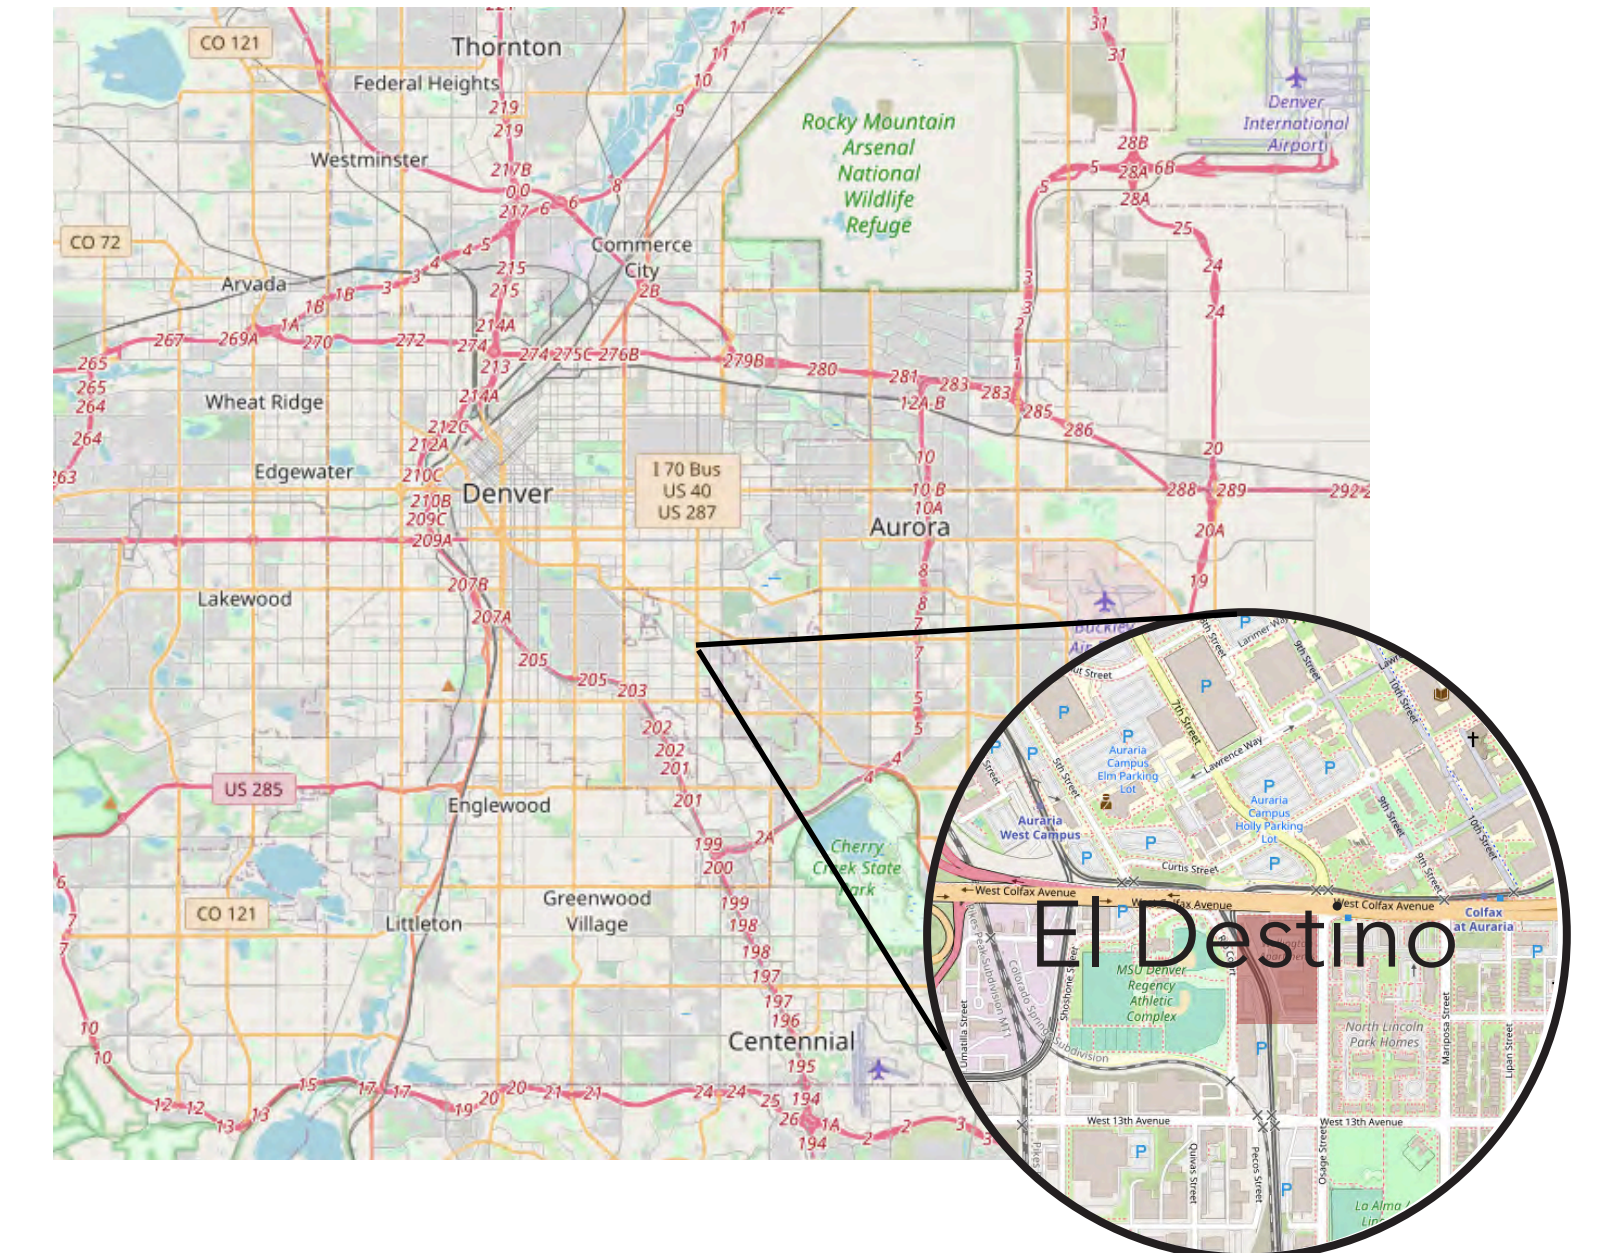

Floor Plan Level 2