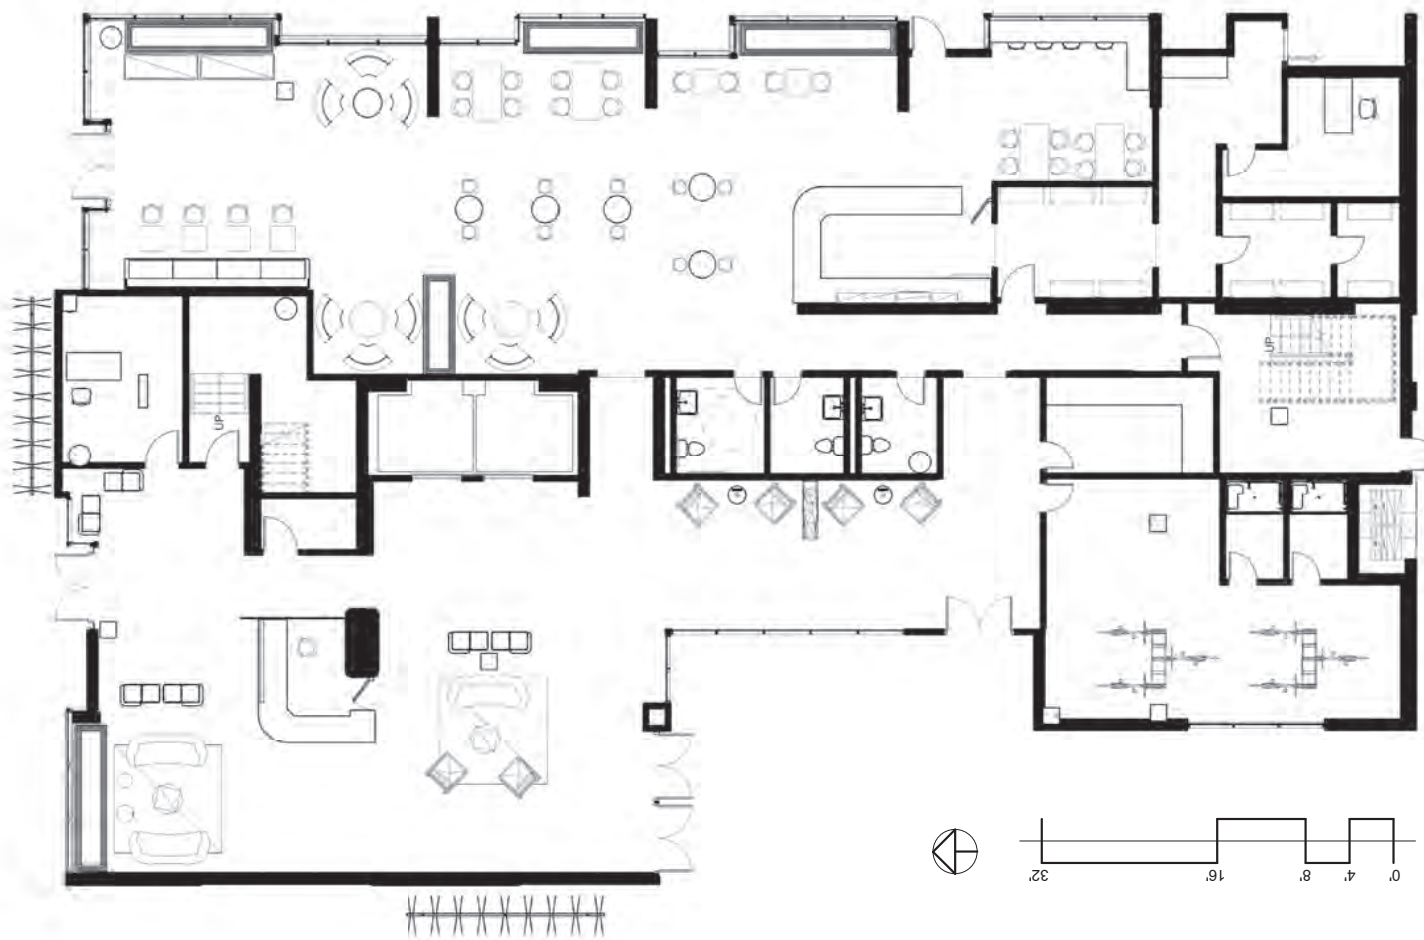

STEPHANIE HERNANDEZ

El Destino

LOCATION: Denver, CO

El Destino is a multipurpose building with a focus on affordable student housing. The building includes a cafe, offices for a non-profit organization, and student apartments. The Spanish name translates to "The Destination" because it is dedicated to helping the Latin community by providing a safe space for different users. The location can bring many diverse users from the college campus, office buildings, residences, and other local businesses. It will symbolize the feeling of belonging and being accepted in this community while being encouraged to continue on their path at the same time.

Floor Plan Level 1

Floor Plan Level 2

Floor Plan Level 3

Floor Plan Level 4, 6, & 8

FLOOR PLANS:

- Level 1: Reception and Cafe
- Level 2: Gym and Offices
- Level 3-9: Residential

Floor Plan Level 5 & 7

Floor Plan Level 9