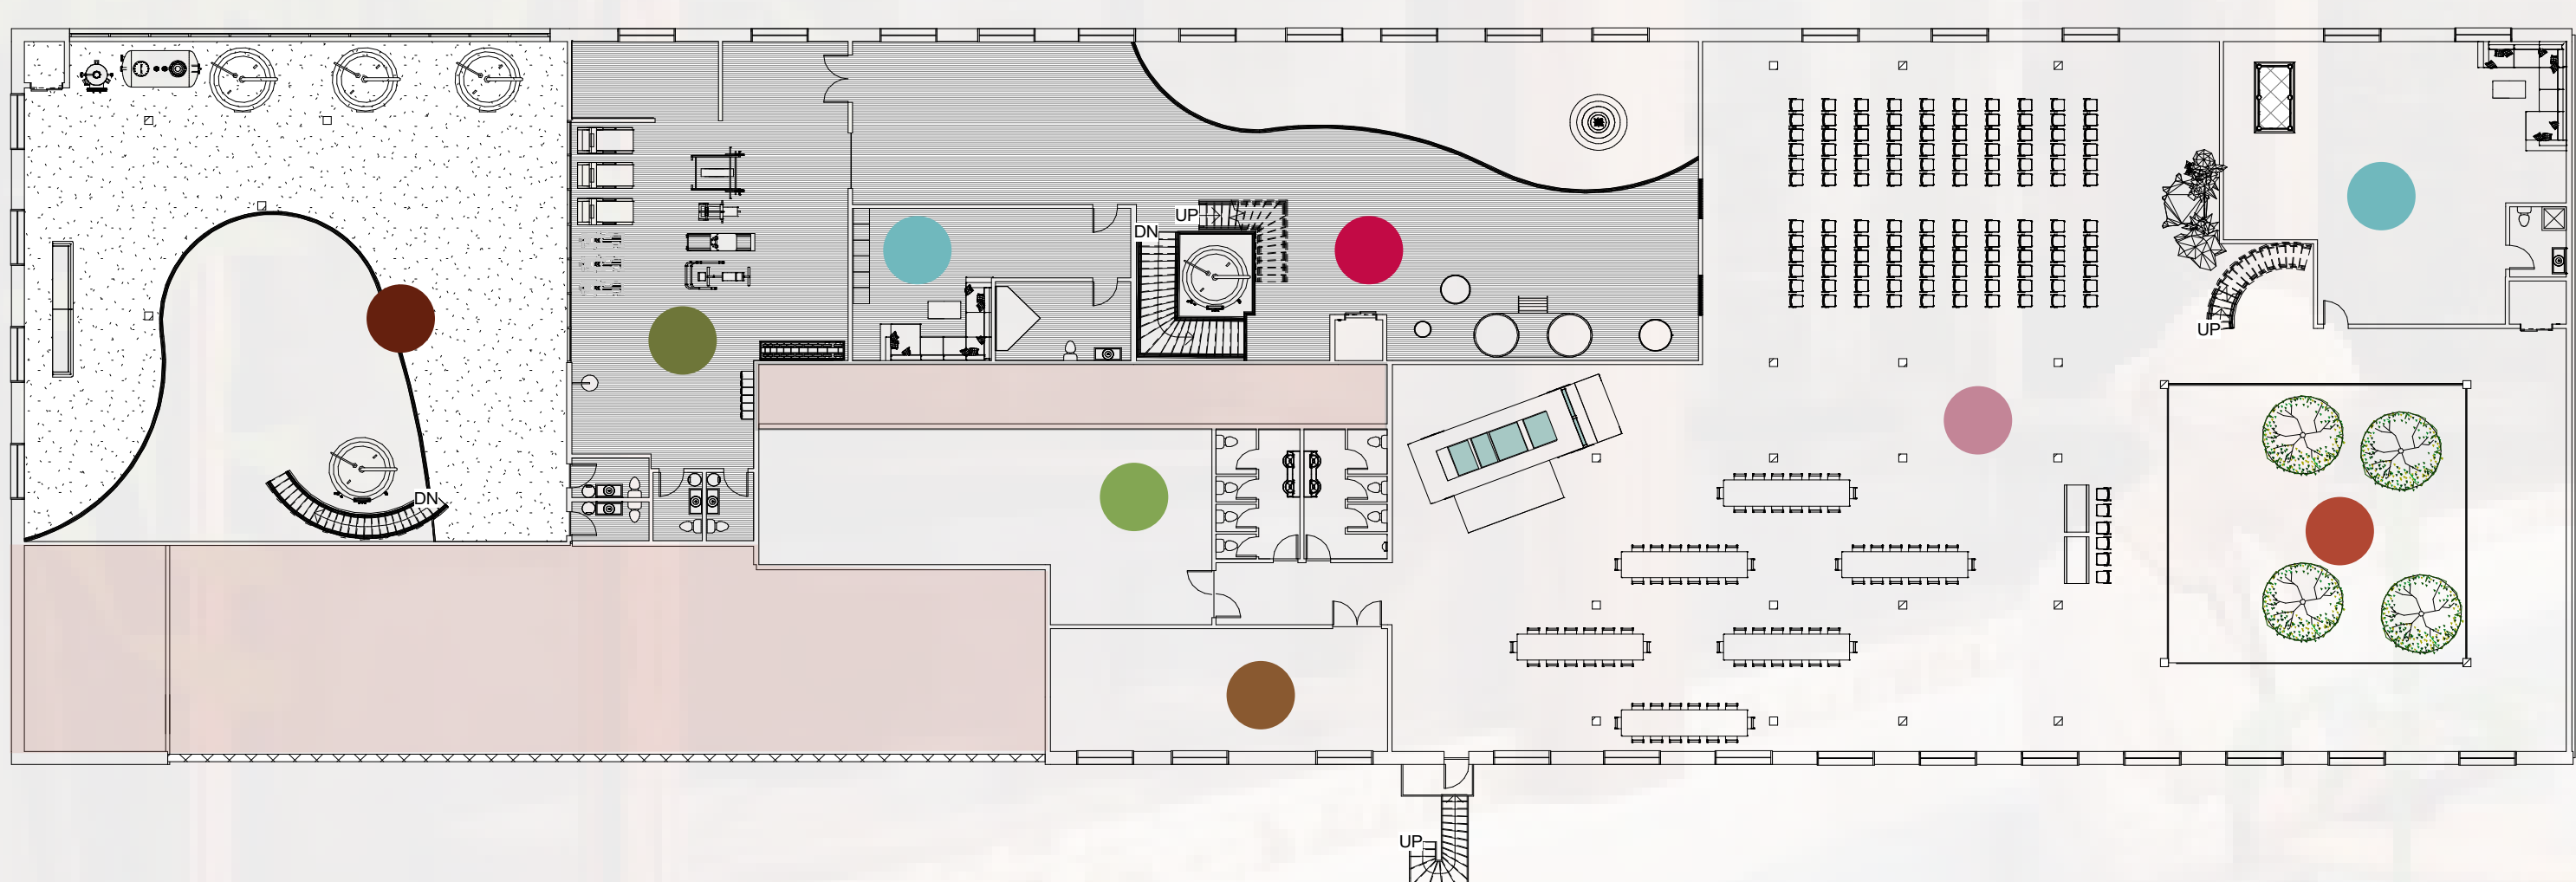

Hannah Kohl

New Beyond is a multi-use space that consists of a New Belgium Brewery, event space, Red Barrel Restaurant, Moring Cafe, a boutique hotel, and a floral shop. The meaning of New Beyond is the idea of expanding BEYOND your potential. For instance, New Belgium is expanding BEYOND just a brewery. It is creating a space that brings community to a whole new level. With New Belgium already being a laid back environment, New Beyond continues that same atmosphere throughout all the space. Located in Chicago, IL, New Beyond tailors to the young and old residents of Chicago or anyone visiting the city. The design of this space keeps the rustic/industrial feel of the existing building by keeping the existing brick walls and concrete flooring. This space is timeless. It is welcoming to all people and has a playful nature.

New Beyond

Brewery, Event Space, Boutique Hotel, Restaurant, Floral Shop, Cafe

Chicago, IL

level one

level two

level three

legend.

- Brouhouse
- Taphouse
- Restaurant
- Boutique Hotel
- Moring Cafe
- Floral Shop
- Event Space
- Bridal Suites
- Fitness Center
- Atrium
- Office Space
- Kitchen
- Storage
- Open Ceiling Space

event space

boutique hotel

taphouse

restaurant

taphouse porch

New Beyond is a non-traditional, multi-use facility that has a space for people to hang out at the taphouse, get married in the event space, or stay the night at the boutique hotel.