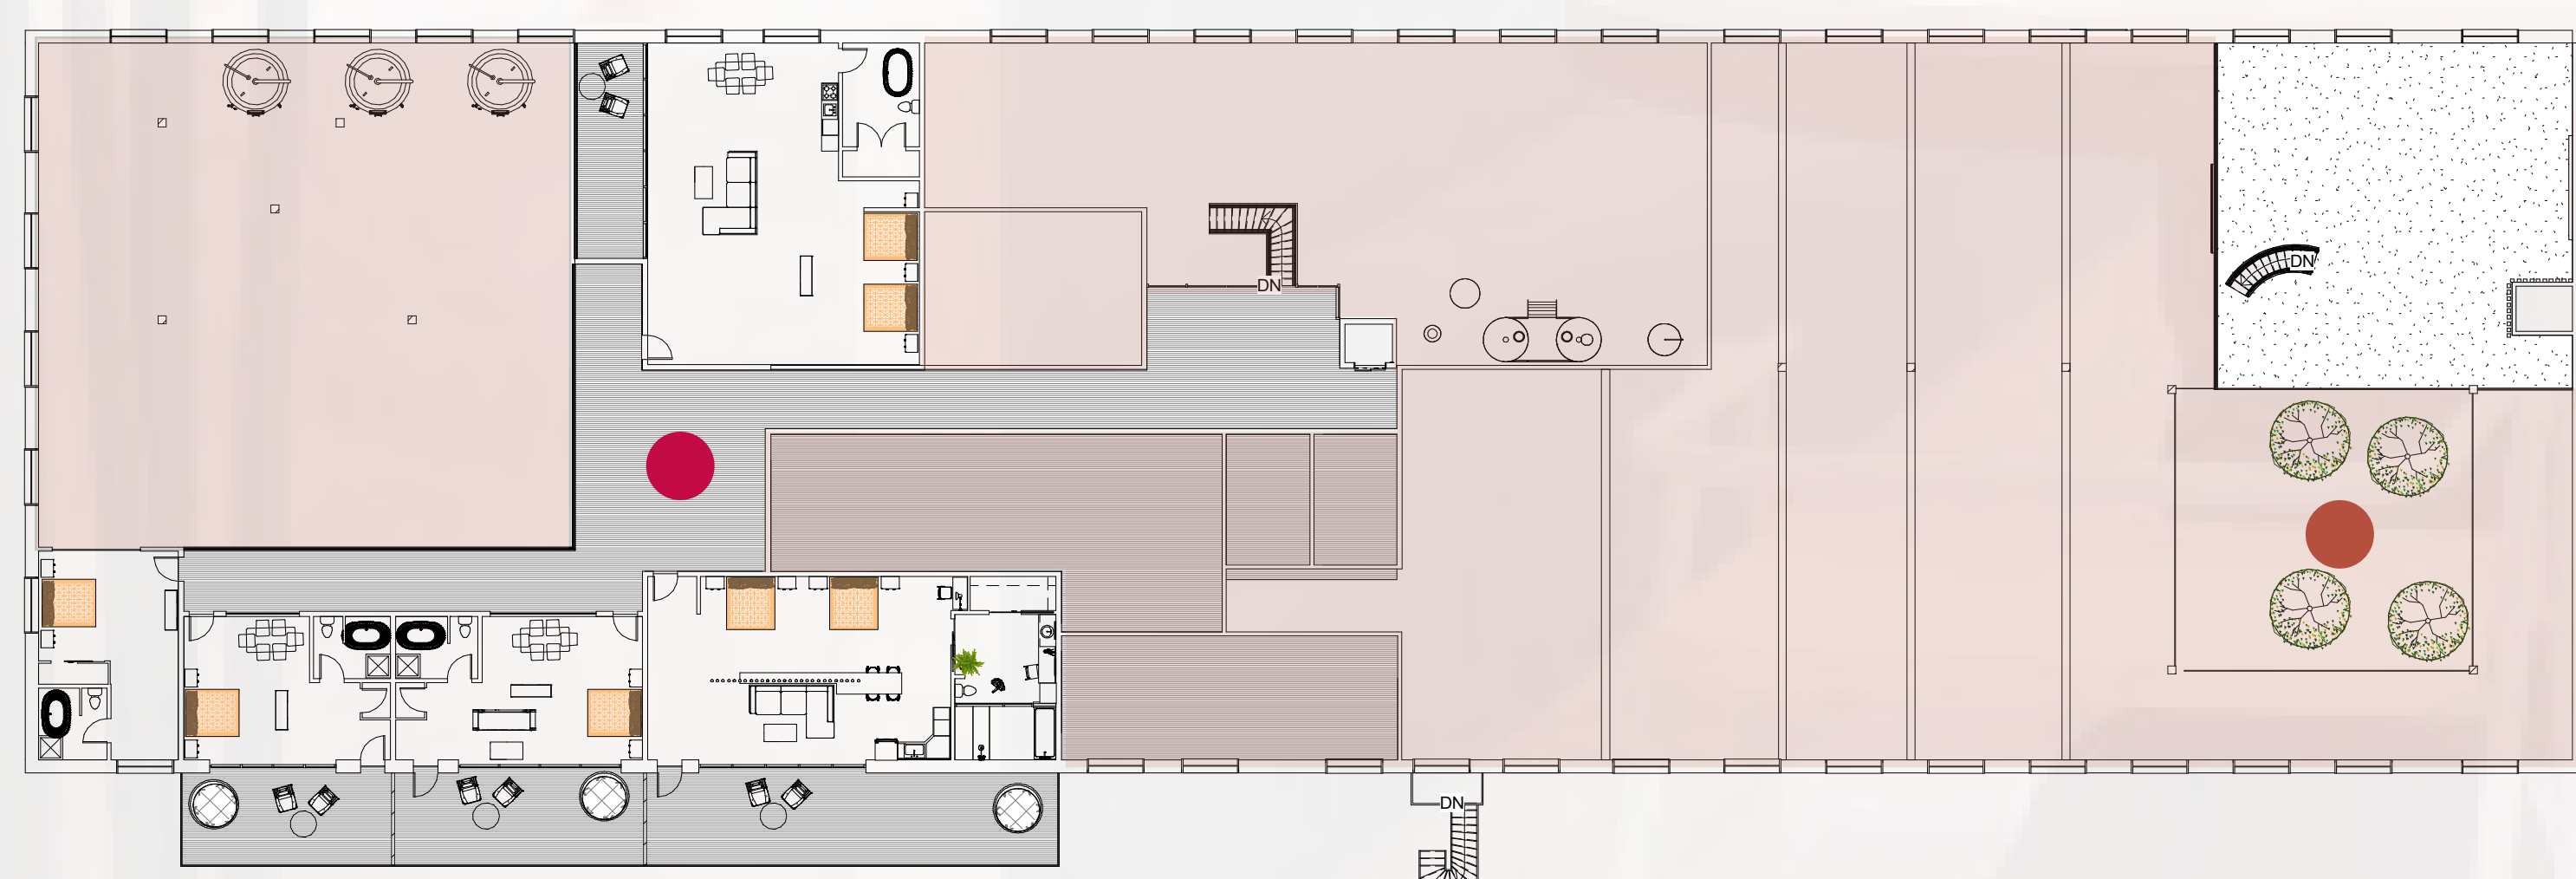

Hannah Kohl

New Beyond is a multi-use space that consists of a New Belgium Brewery, event space, Red Barrel Restaurant, Moring Cafe, a boutique hotel, and a floral shop. The meaning of New Beyond is the idea of expanding BEYOND your potential. For instance, New Belgium is expanding BEYOND just a brewery. It is creating a space that brings community to a whole new level. With New Belgium already being a laid back environment, New Beyond continues that same atmosphere throughout all the space. Located in Chicago, IL, New Beyond tailors to the young and old residents of Chicago or anyone visiting the city. The design of this space keeps the rustic/industrial feel of the existing building by keeping the existing brick walls and concrete flooring. This space is timeless. It is welcoming to all people and has a playful nature.

New Beyond

Brewery, Event Space, Boutique Hotel, Restaurant, Floral Shop, Cafe

Chicago, IL

level one

level two

level three

legend.

- Brouhouse
- Taphouse
- Restaurant
- Boutique Hotel
- Moring Cafe
- Floral Shop
- Event Space
- Bridal Suites
- Fitness Center
- Atrium
- Office Space
- Kitchen
- Storage
- Open Ceiling Space

event space

boutique hotel

taphouse

restaurant

taphouse porch

New Beyond is a non-traditional, multi-use facility that has a space for people to hang out at the taphouse, get married in the event space, or stay the night at the boutique hotel.