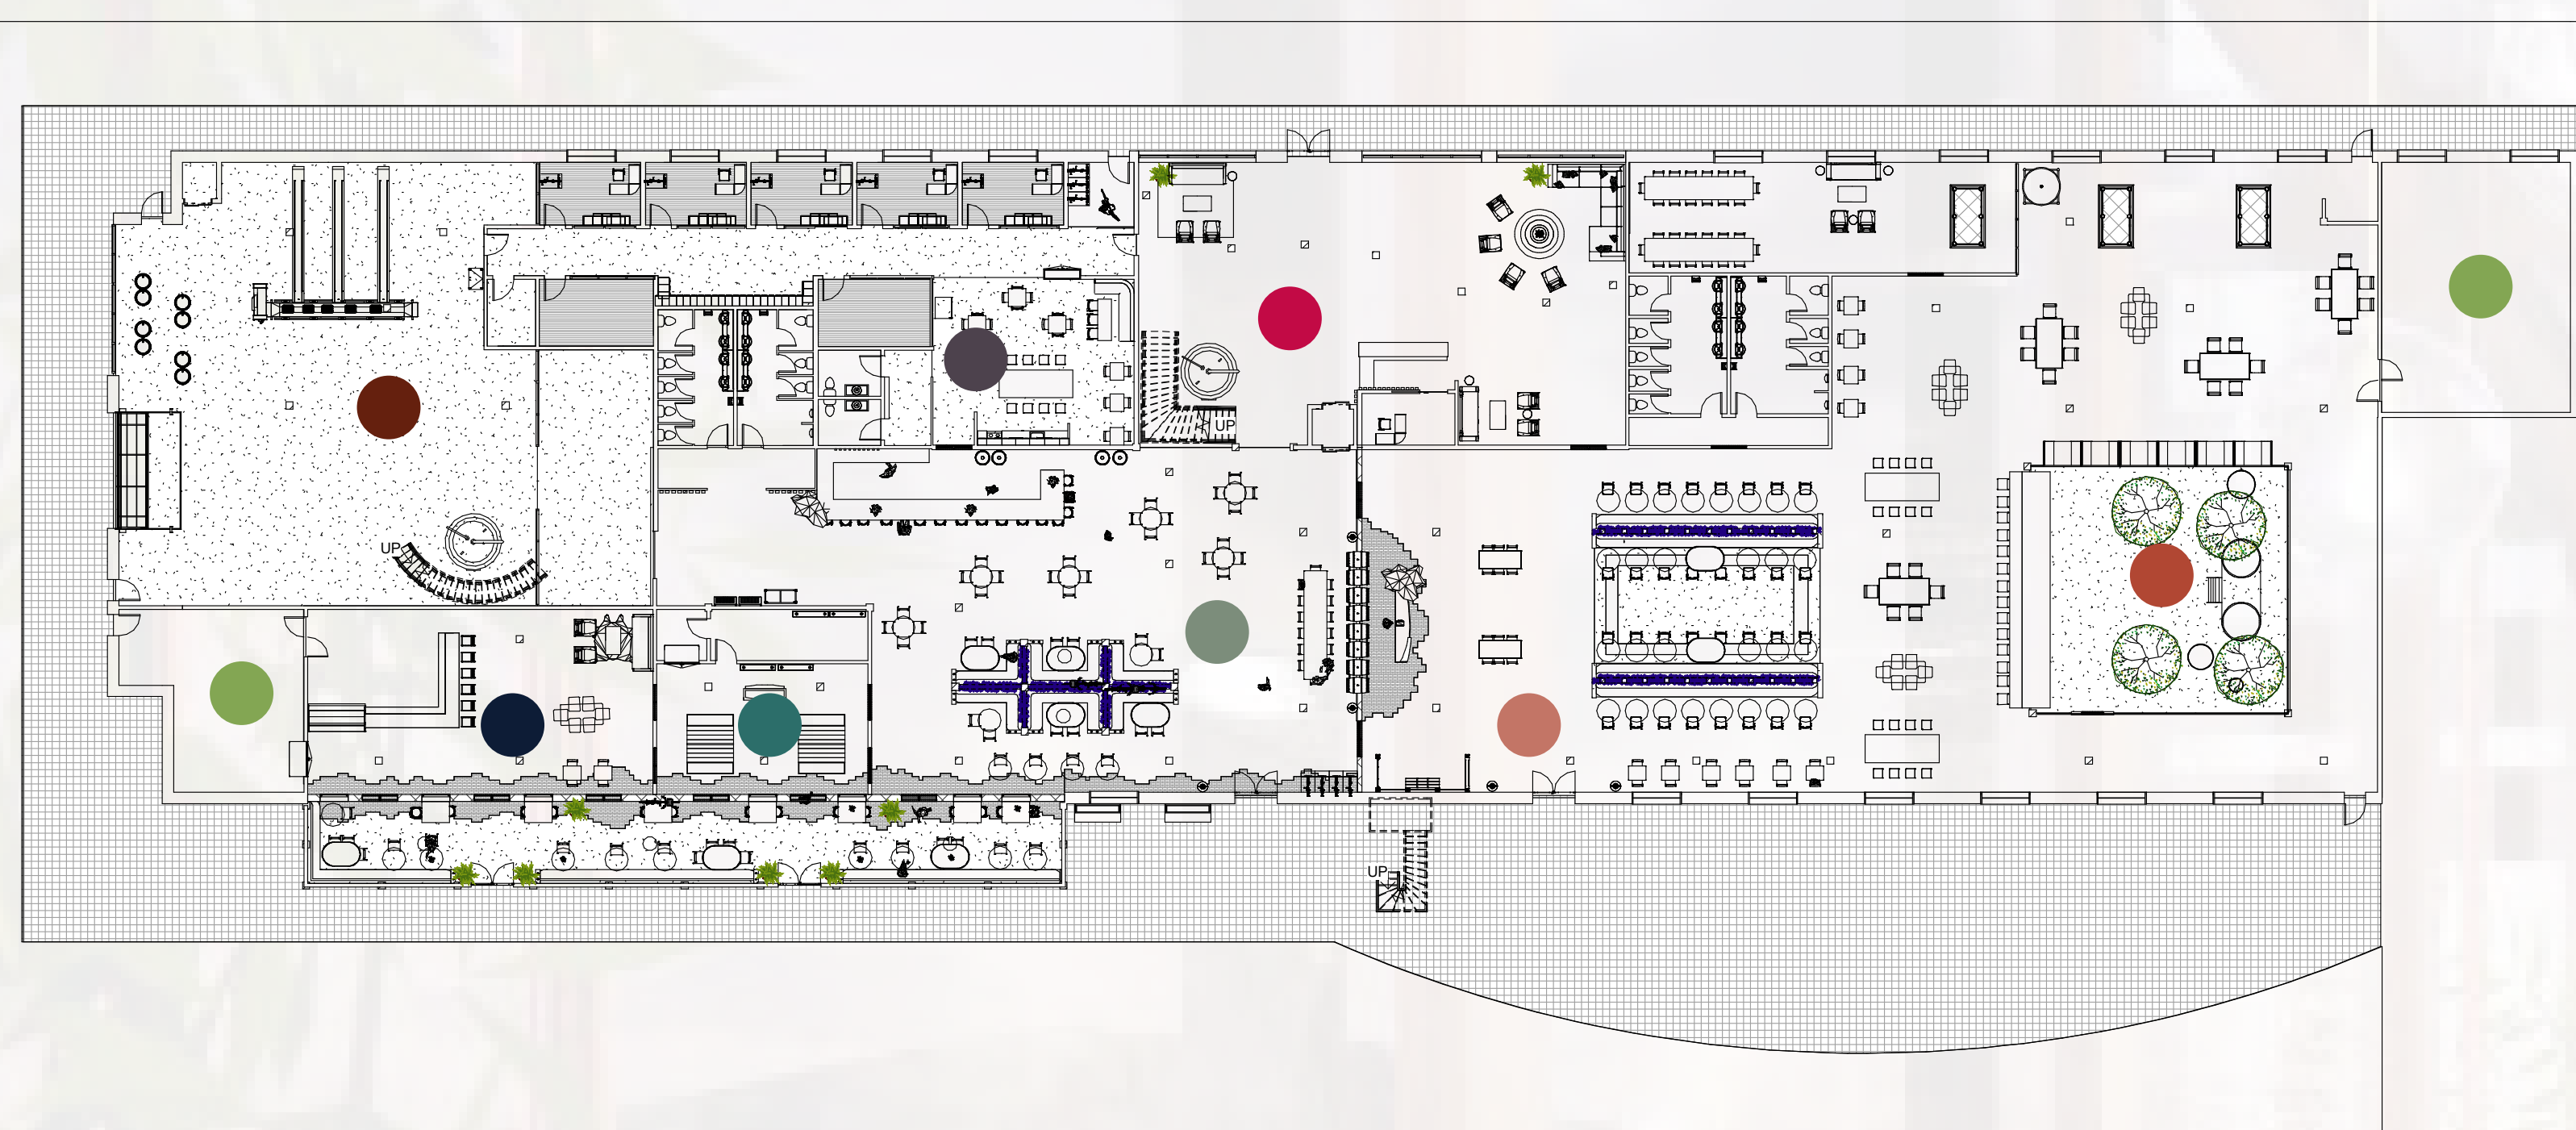

Hannah Kohl

New Beyond is a multi-use space that consists of a New Belgium Brewery, event space, Red Barrel Restaurant, Moring Cafe, a boutique hotel, and a floral shop. The meaning of New Beyond is the idea of expanding BEYOND your potential. For instance, New Belgium is expanding BEYOND just a brewery. It is creating a space that brings community to a whole new level. With New Belgium already being a laid back environment, New Beyond continues that same atmosphere throughout all the space. Located in Chicago, IL, New Beyond tailors to the young and old residents of Chicago or anyone visiting the city. The design of this space keeps the rustic/industrial feel of the existing building by keeping the existing brick walls and concrete flooring. This space is timeless. It is welcoming to all people and has a playful nature.

New Beyond

Brewery, Event Space, Boutique Hotel, Restaurant, Floral Shop, Cafe

Chicago, IL

level one

level two

level three

legend.

- Brouhouse
- Taphouse
- Restaurant
- Boutique Hotel
- Moring Cafe
- Floral Shop
- Event Space
- Bridal Suites
- Fitness Center
- Atrium
- Office Space
- Kitchen
- Storage
- Open Ceiling Space

event space

boutique hotel

taphouse

restaurant

taphouse porch

New Beyond is a non-traditional, multi-use facility that has a space for people to hang out at the taphouse, get married in the event space, or stay the night at the boutique hotel.