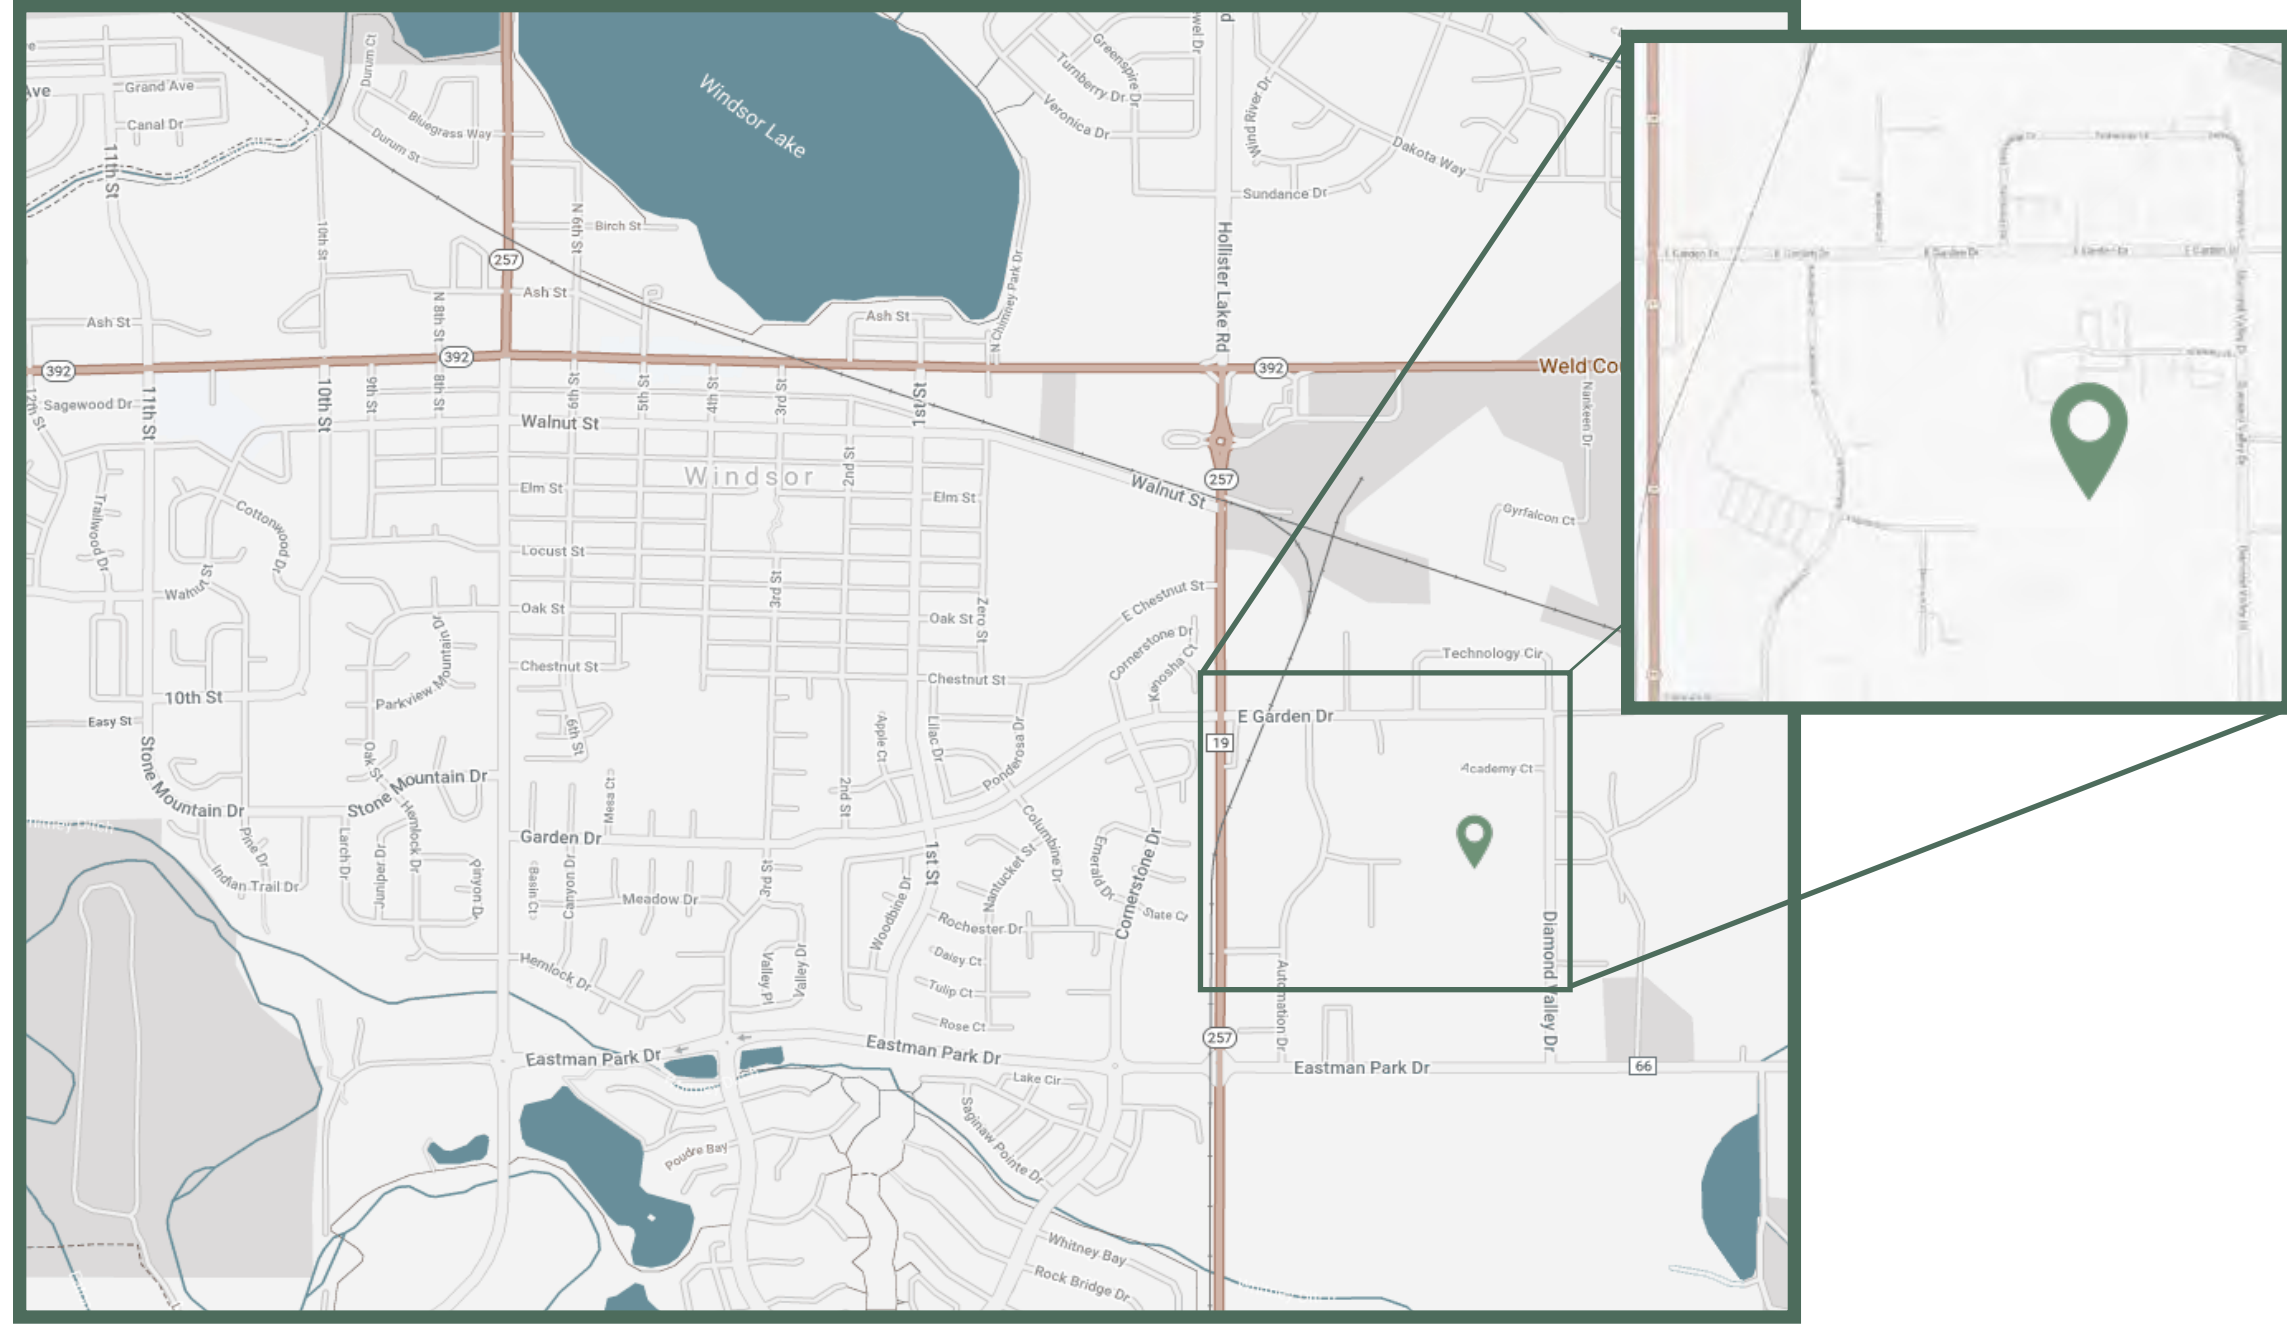

EMILY PERKINS

LOCATION: 840 Diamond Valley Pky  
Windsor, CO 80550

Welcome to Traverse Christian Church, a place where the community comes together to follow Christ and disciple all. Based in Windsor, Colorado, Traverse wishes to build a community of believers to minister throughout northern Colorado. This church building strengthens that goal with a community-centered design that brings everyone together.

This building is inspired by the church mission, to cross-over into a life with Christ, and the Colorado mountains. Just as you meet one milestone at a time when you hike, this church will include milestones and separations between areas within the building. The building also includes office and warehouse space for the Church's partner, Serve 6.8.