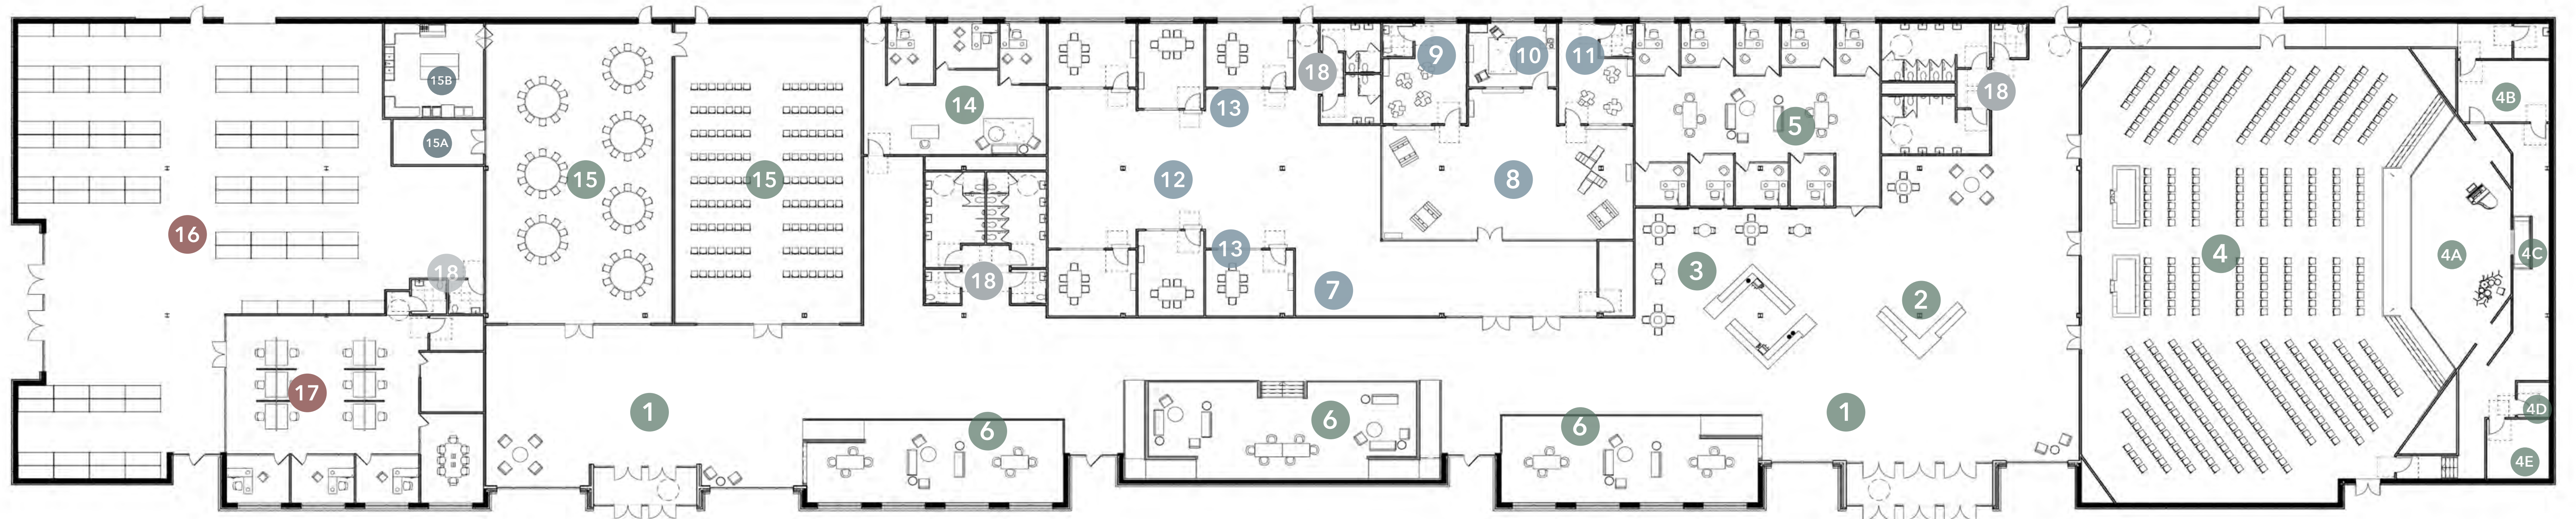

EMILY PERKINS

LOCATION: 840 Diamond Valley Pky  
Windsor, CO 80550

Welcome to Traverse Christian Church, a place where the community comes together to follow Christ and disciple all. Based in Windsor, Colorado, Traverse wishes to build a community of believers to minister throughout northern Colorado. This church building strengthens that goal with a community-centered design that brings everyone together.

This building is inspired by the church mission, to cross-over into a life with Christ, and the Colorado mountains. Just as you meet one milestone at a time when you hike, this church will include milestones and separations between areas within the building. The building also includes office and warehouse space for the Church's partner, Serve 6.8.

- 1 FELLOWSHIP HALL
- 2 WELCOME CENTER
- 3 CAFE
- 4 SANCTUARY  
STAGE  
GREEN ROOM  
BAPTISTRY  
CHANGING ROOM  
AV STORAGE
- 5 STAFF OFFICES  
9 INDIVIDUAL OFFICES  
IMPROMPTU MEETING SPACE
- 6 BREAKOUT SPACES
- 7 CHILDREN'S CHECK-IN
- 8 PLAY AREA
- 9 PRESCHOOL CLASSROOM
- 10 NURSERY
- 11 TODDLER'S CLASSROOM
- 12 ELEMENTARY WORSHIP CENTER
- 13 ELEMENTARY CLASSROOMS  
- KINDERGARDEN  
- 1st GRADE  
- 2nd GRADE  
- 3rd GRADE  
- 4th GRADE  
- 5th GRADE
- 14 COUNSELING CENTER  
3 OFFICES  
RECEPTION & WAITING AREA
- 15 FUNCTION HALLS  
PREP KITCHEN  
STORAGE
- 16 SERVE 6.8 WAREHOUSE
- 17 SERVE 6.8 OFFICES  
OPEN OFFICE SPACE  
3 INDIVIDUAL OFFICES  
CONFERENCE ROOM  
COPY ROOM  
STORAGE
- 18 BATHROOMS

FLOOR PLAN

SOUTH ELEVATION

BREAKOUTS SPACES

PRESCHOOL CLASSROOM

ELEMENTARY CLASSROOM

FELLOWSHIP HALL

SANCTUARY

STAFF OFFICES