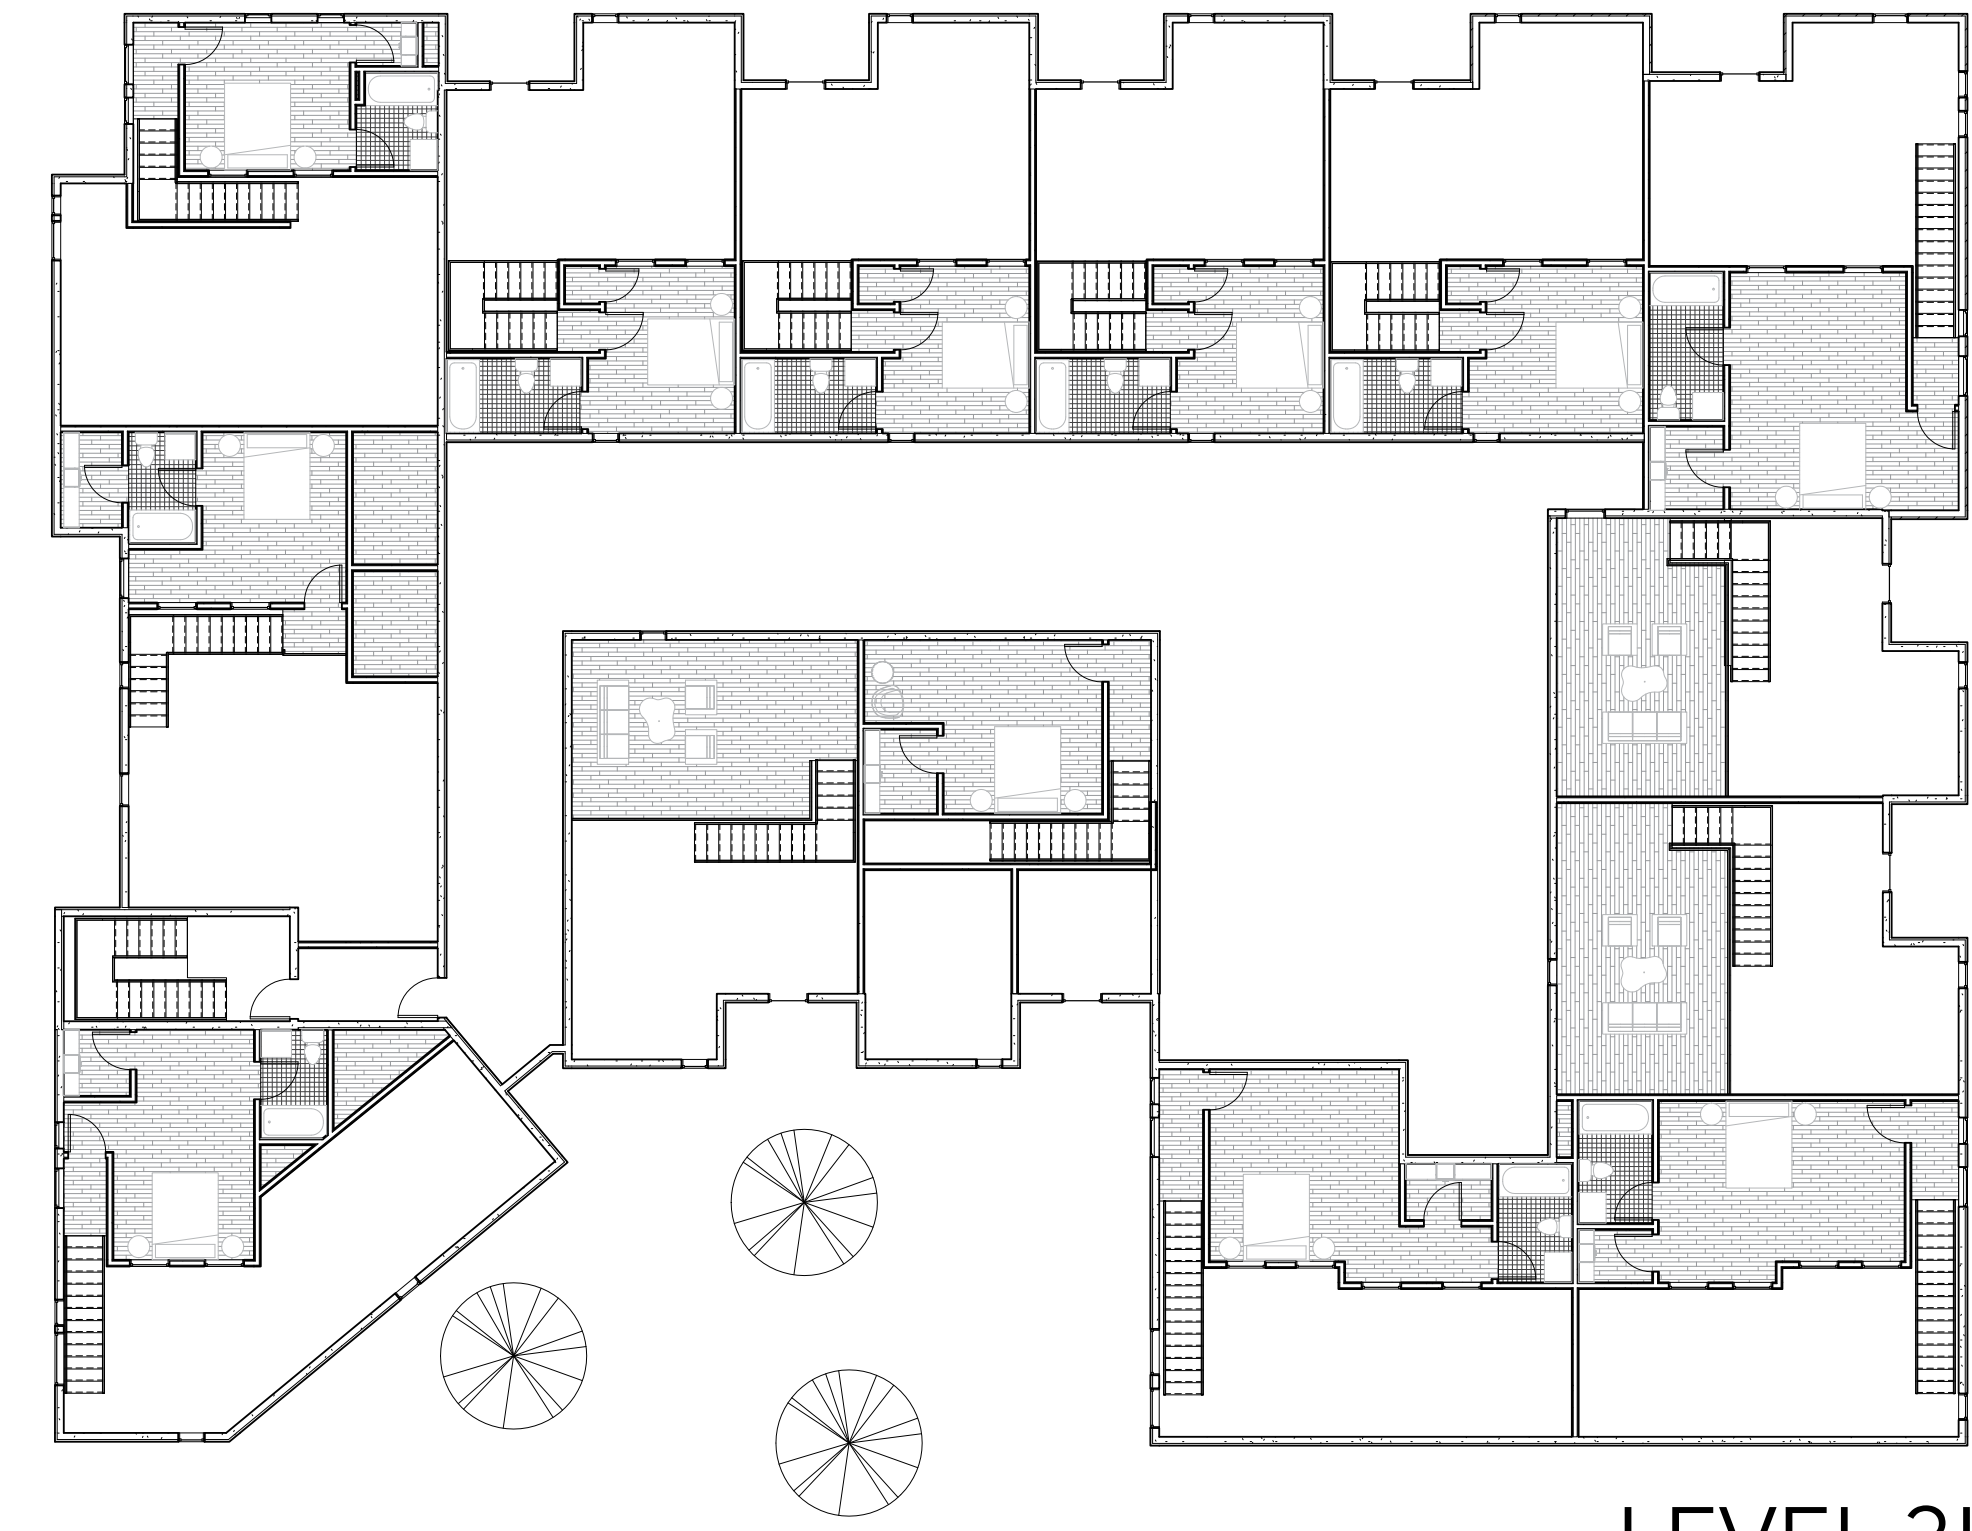

SARA WINTERBURN

LOCATION: Denver, Colorado

Spectrum is a housing development for people with ASD and others that may need this sort of comfort and care. Most of the spaces use color theory to better suit the occupant to the space. The most used color in this instance is green as it naturally has calming affects for those with ASD.

The building is structured so that as you get closer to the top of the building it gets brighter and more open as you enter the residential spaces. The bottom floor focuses on everyone as there is a supermarket as well as a multi-purpose health center to aid in the mental and physical health of the residents

LEVEL 3U

LEVEL 3

LEVEL 2

LEVEL 1

*Materials within the project focus on naturality as well as sustainability.