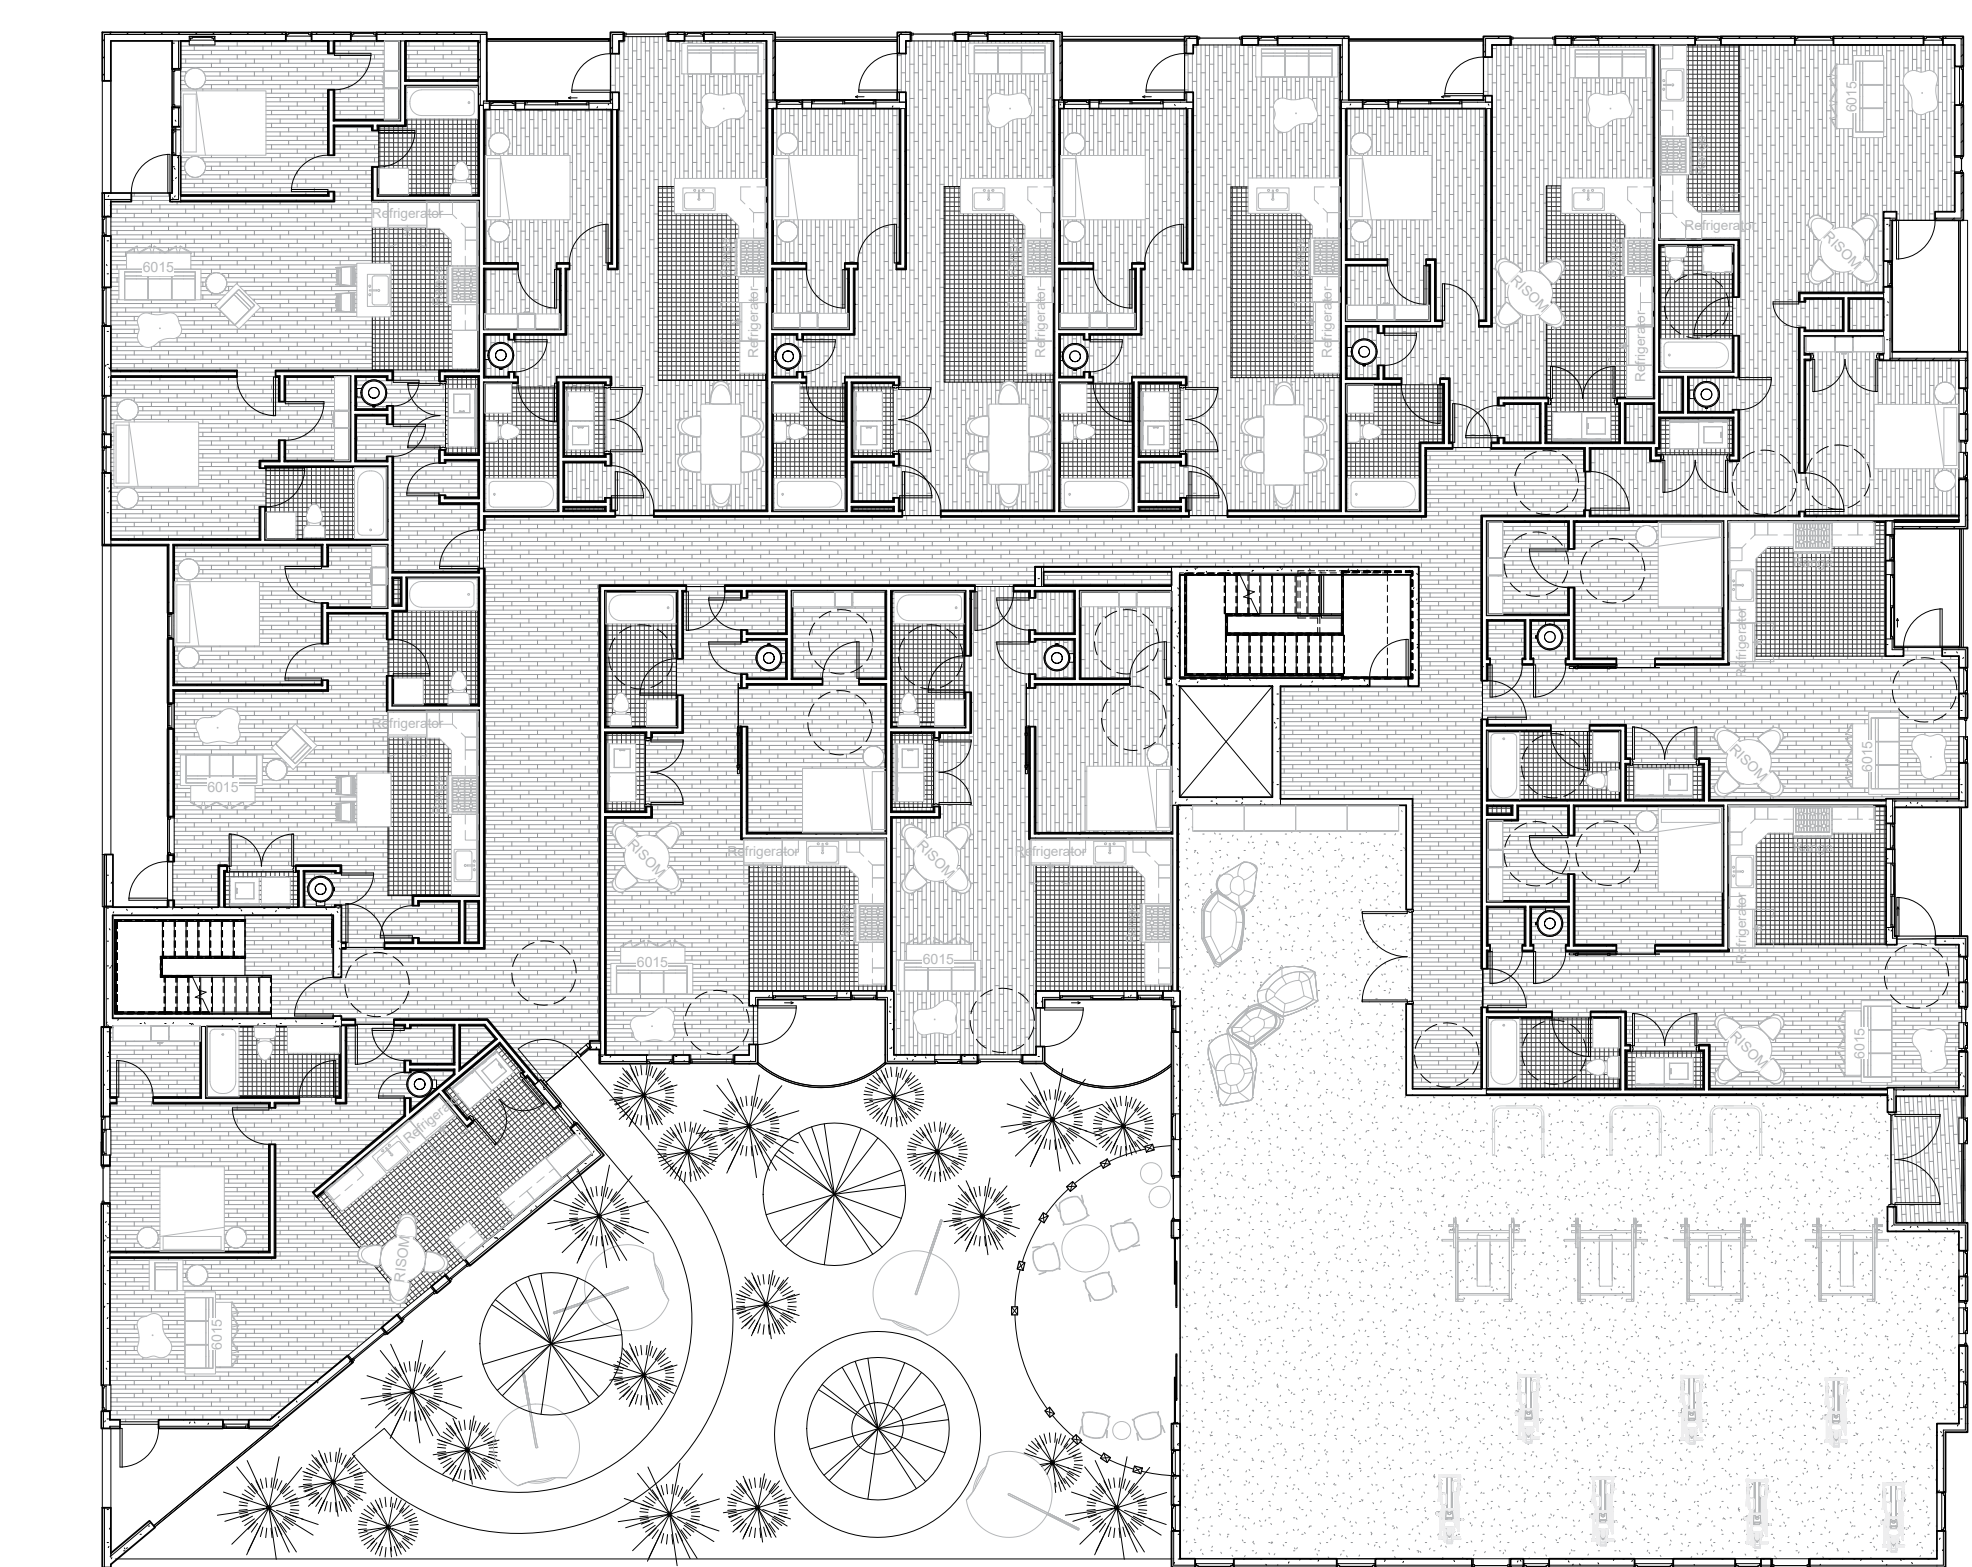

SARA WINTERBURN

LOCATION: Denver, Colorado

Spectrum is a housing development for people with ASD and others that may need this sort of comfort and care. Most of the spaces use color theory to better suit the occupant to the space. The most used color in this instance is green as it naturally has calming affects for those with ASD.

The building is structured so that as you get closer to the top of the building it gets brighter and more open as you enter the residential spaces. The bottom floor focuses on everyone as there is a supermarket as well as a multi-purpose health center to aid in the mental and physical health of the residents

LEVEL 3U

LEVEL 3

LEVEL 2

LEVEL 1

*Materials within the project focus on naturality as well as sustainability.