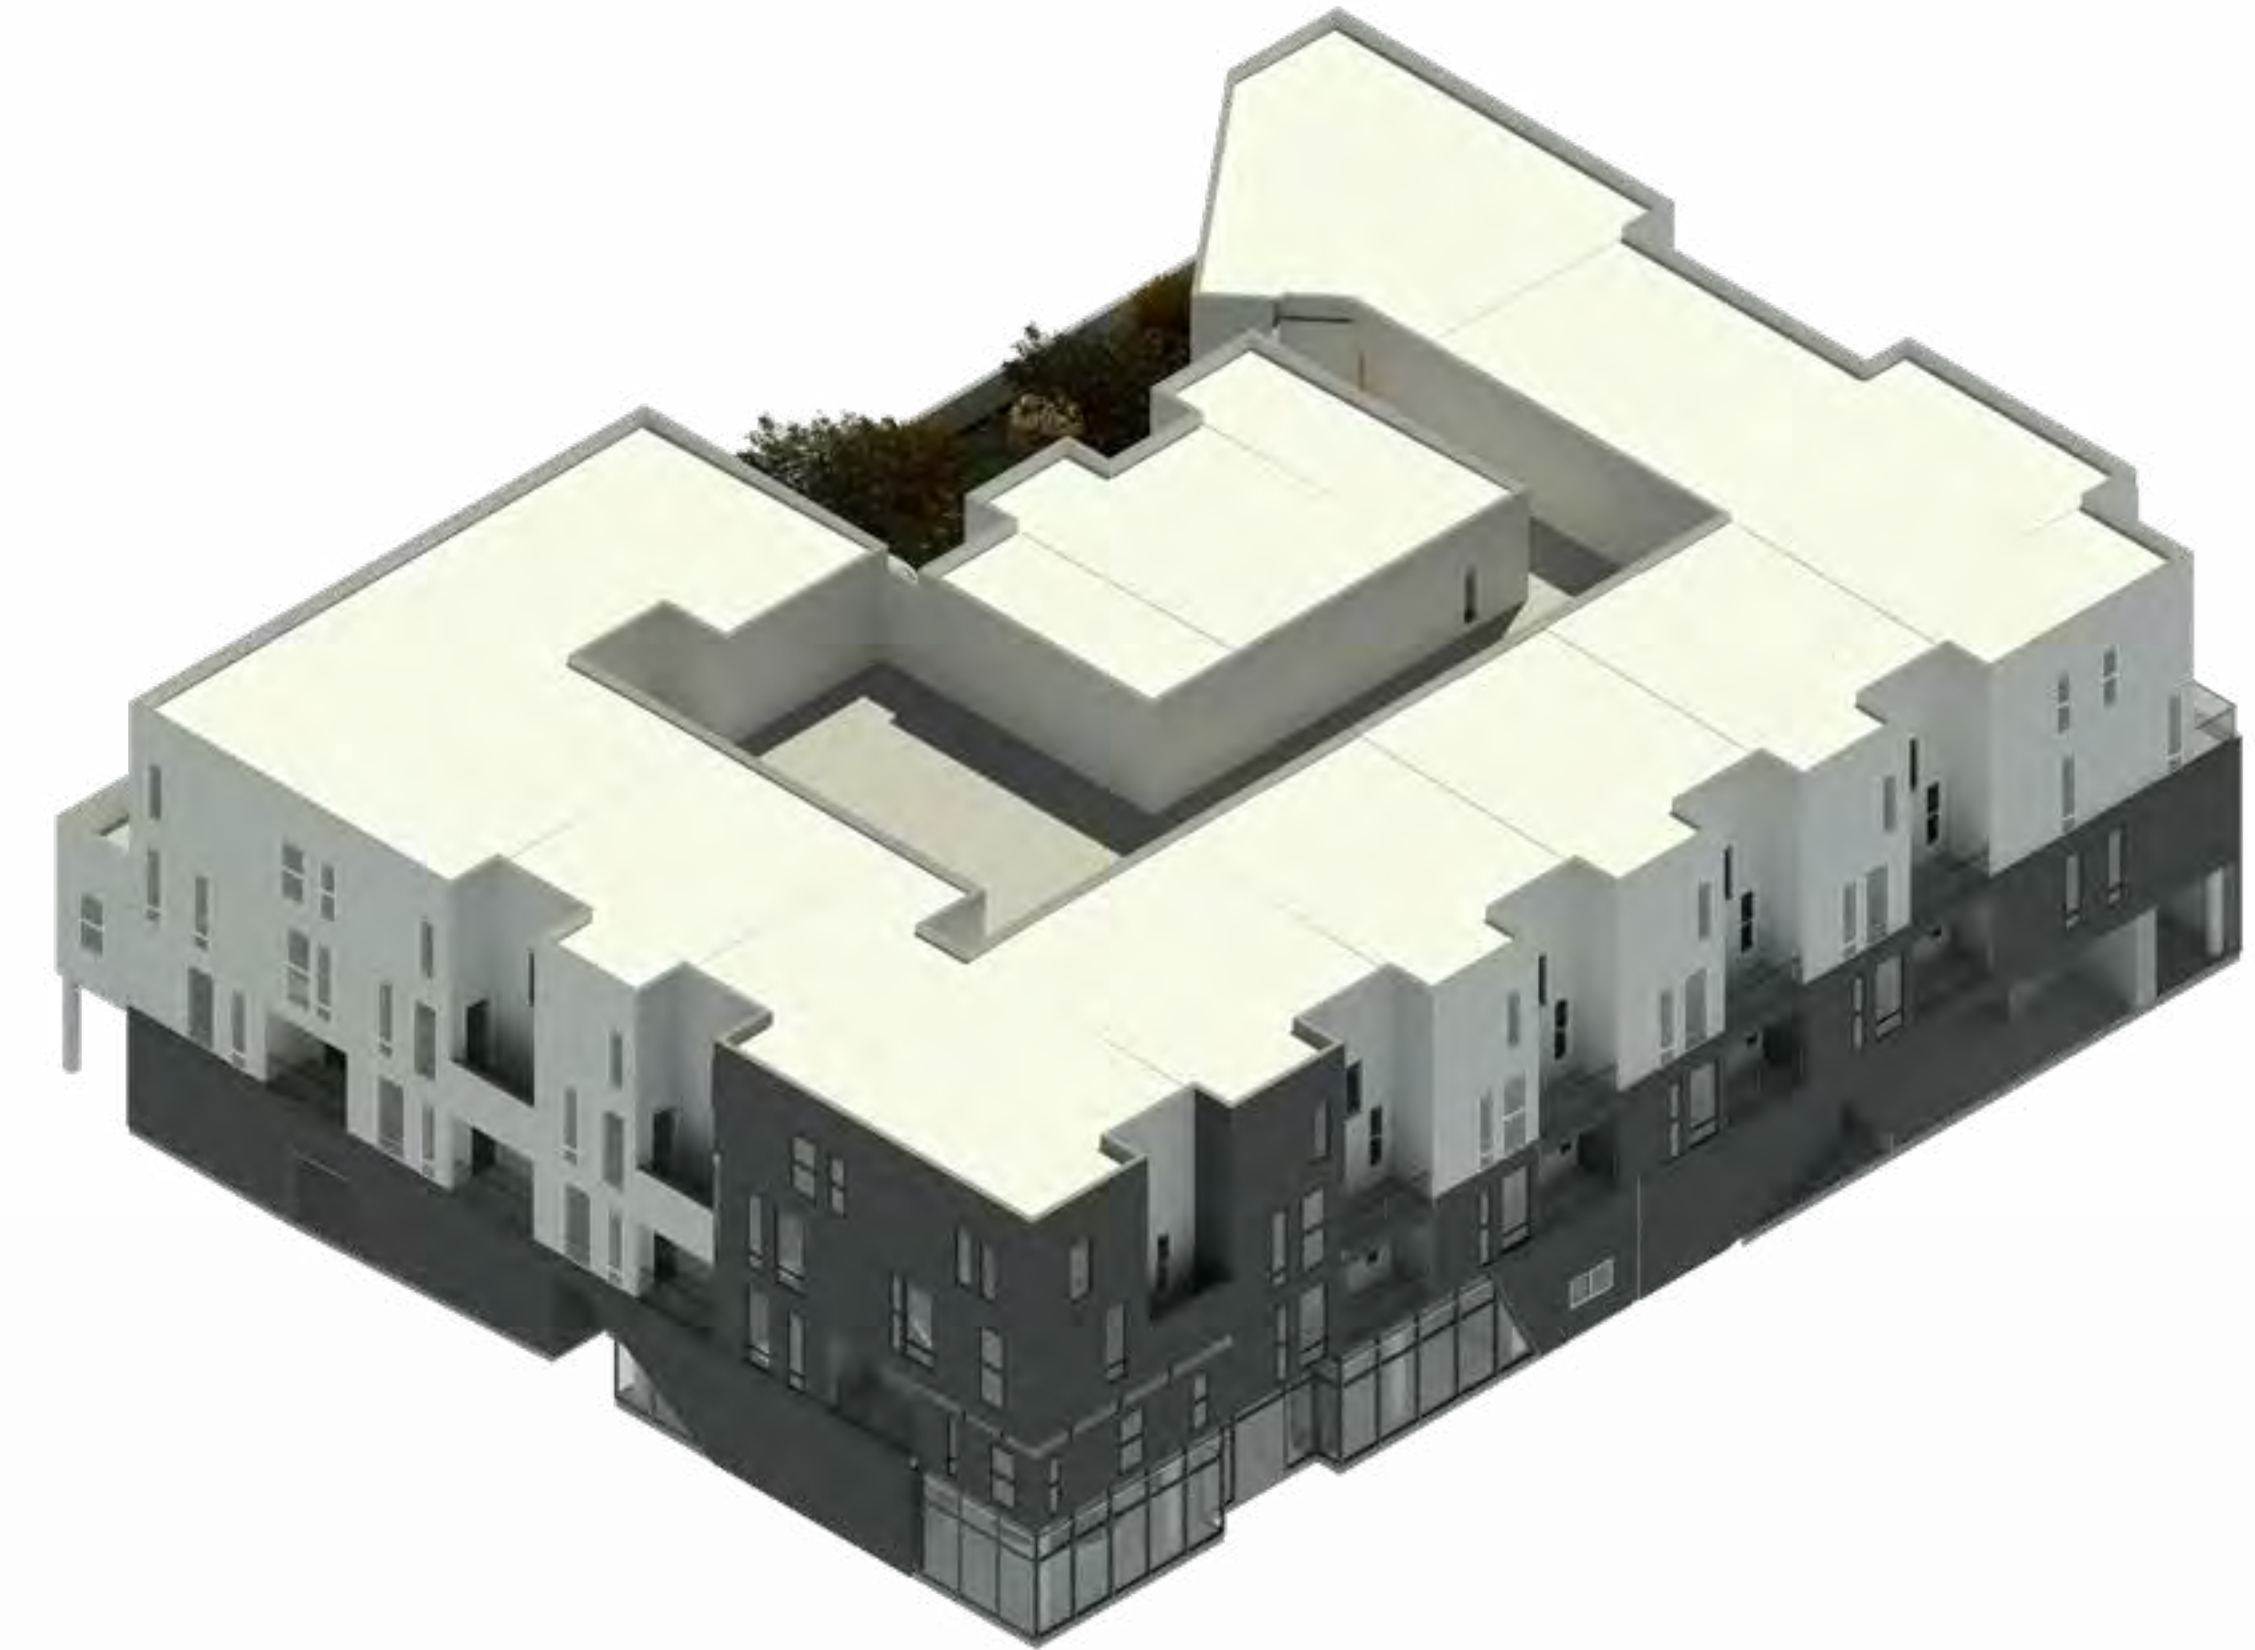

SARA WINTERBURN

LOCATION: Denver, Colorado

Spectrum is a housing development for people with ASD and others that may need this sort of comfort and care. Most of the spaces use color theory to better suit the occupant to the space. The most used color in this instance is green as it naturally has calming affects for those with ASD.

The building is structured so that as you get closer to the top of the building it gets brighter and more open as you enter the residential spaces. The bottom floor focuses on everyone as there is a supermarket as well as a multi-purpose health center to aid in the mental and physical health of the residents

LEVEL 3U

LEVEL 3

LEVEL 2

LEVEL 1

*Materials within the project focus on naturality as well as sustainability.